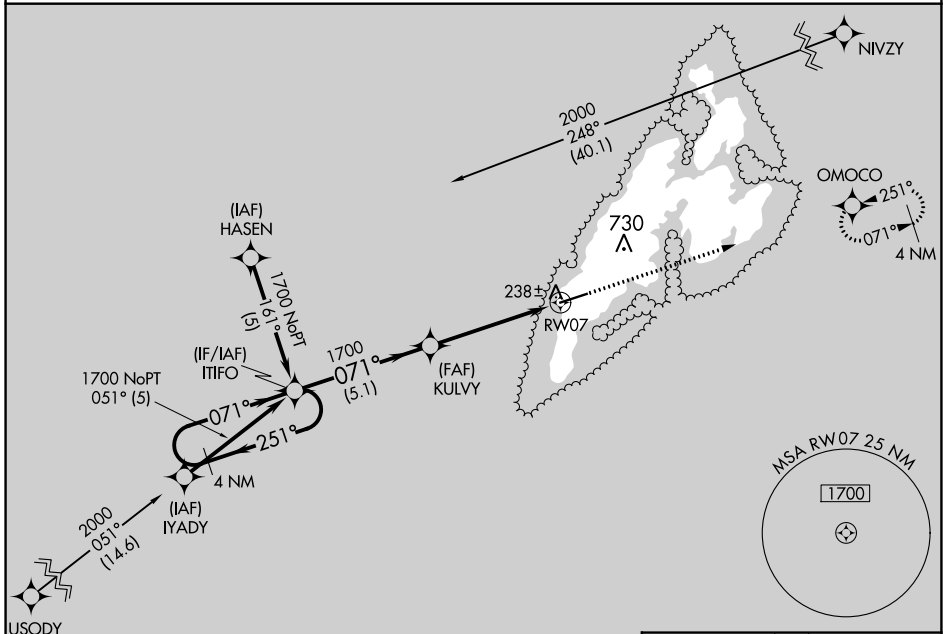

APP CRS	Rwy Idg	6000
071°	TDZE	91
	Apt Elev	91

RNAV (GPS) RWY 7

YAP INTL (T11)(PTYA)

▽ Obtain local altimeter setting on CTAF; when not received, procedure not authorized.
 Circling NA North of Rwy 7-25. DME/DME RNP-0.3 NA.
 No controlled airspace below 5500'.

MISSED APPROACH: Climb to 1700 direct
 OMOCO WP and hold.

YAP RADIO
123.6 (CTAF)

PAC, 05 SEP 2024 to 31 OCT 2024

PAC, 05 SEP 2024 to 31 OCT 2024

4 NM Holding Pattern		ITIFO		KULVY		1700	OMOCO
1700 ← 251°		071° →		1700		RW07	3.00° TCH 50
071° →		← 251°		← 071°			
5.1 NM		4.9 NM					
CATEGORY	A	B	C	D			
RNAV MDA	600-1	509 (600-1)	600-1½	509 (600-1½)			
CIRCLING	600-1	509 (600-1)	600-1½	660-2			
			509 (600-1½)	569 (600-2)			