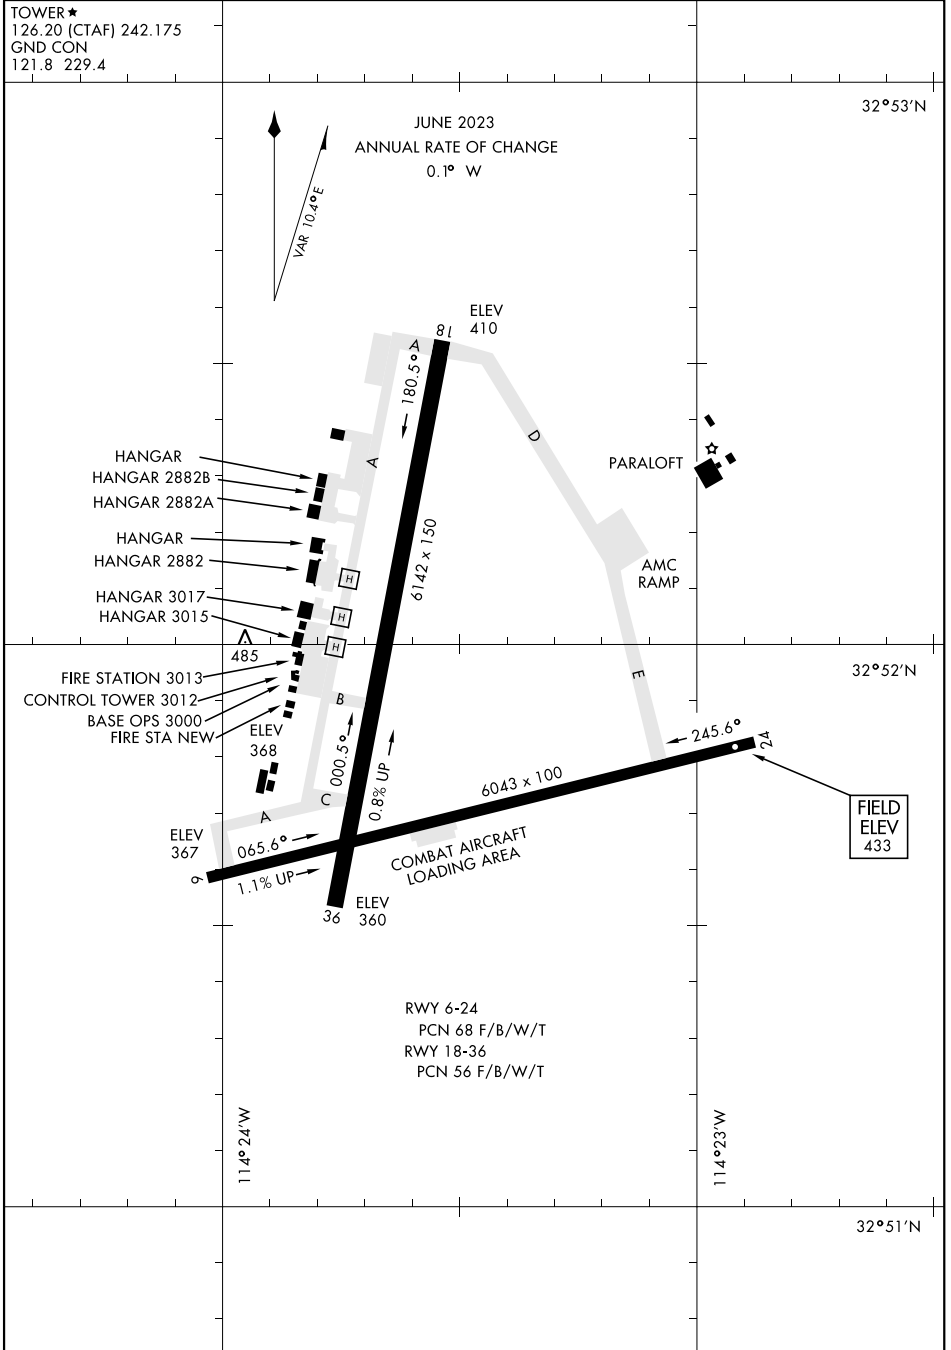

# AIRPORT DIAGRAM

AL-6341 [USA]

LAGUNA AAF (KLGf)

YUMA PROVING GROUND, ARIZONA

SW-4, 05 SEP 2024 to 03 OCT 2024

SW-4, 05 SEP 2024 to 03 OCT 2024

# AIRPORT DIAGRAM

YUMA PROVING GROUND, ARIZONA

LAGUNA AAF (KLGf)