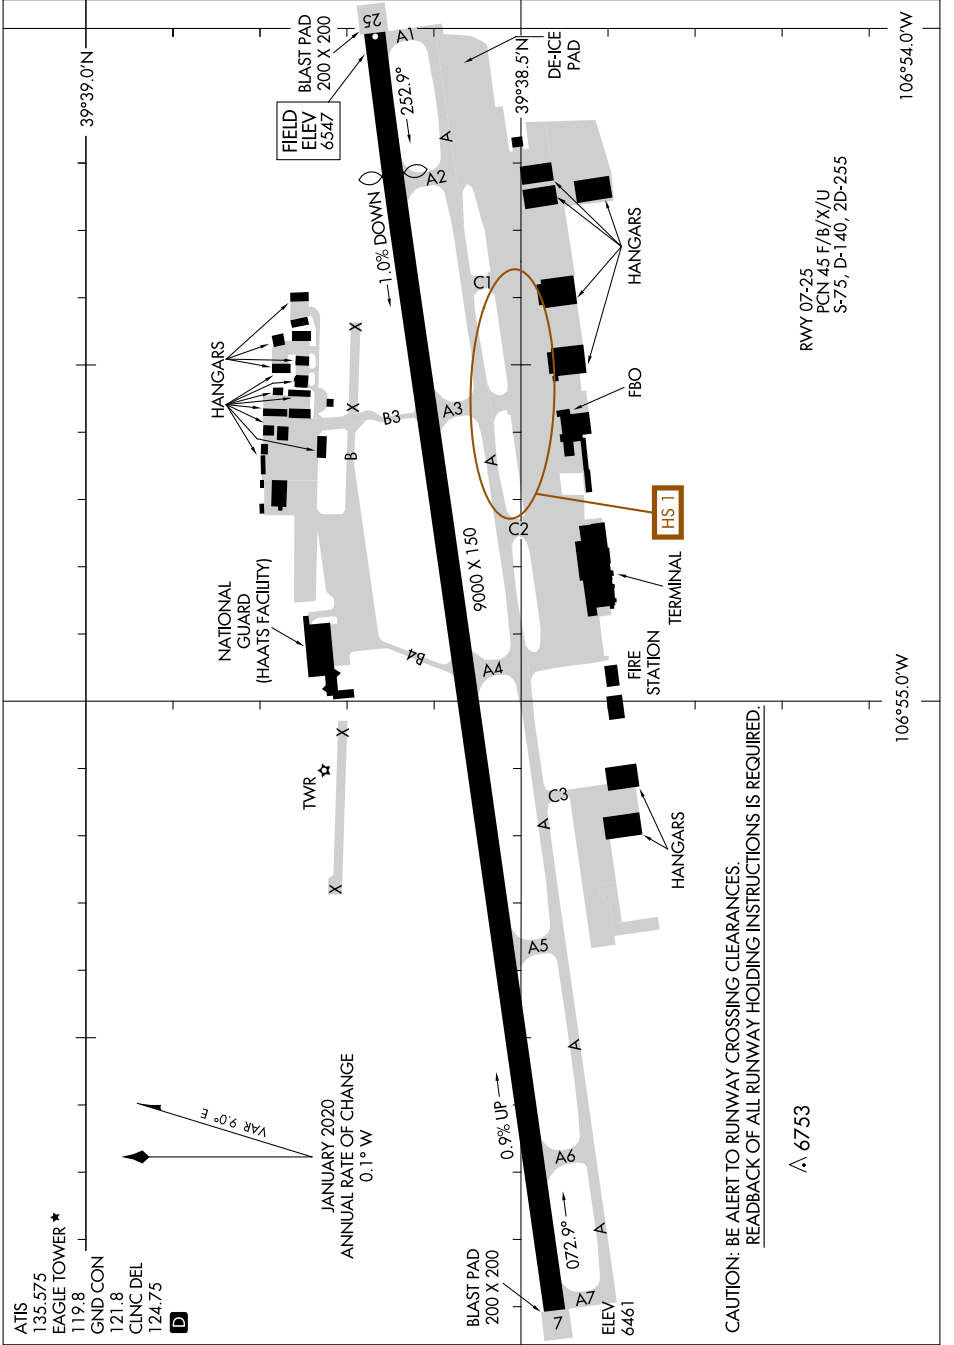

22251

# AIRPORT DIAGRAM

EAGLE COUNTY RGNL (E/GE)  
EAGLE, COLORADO

AL-6403 (FAA)

SW-1, 05 SEP 2024 to 03 OCT 2024

# AIRPORT DIAGRAM

22251

EAGLE, COLORADO  
EAGLE COUNTY RGNL (E/GE)

SW-1, 05 SEP 2024 to 03 OCT 2024