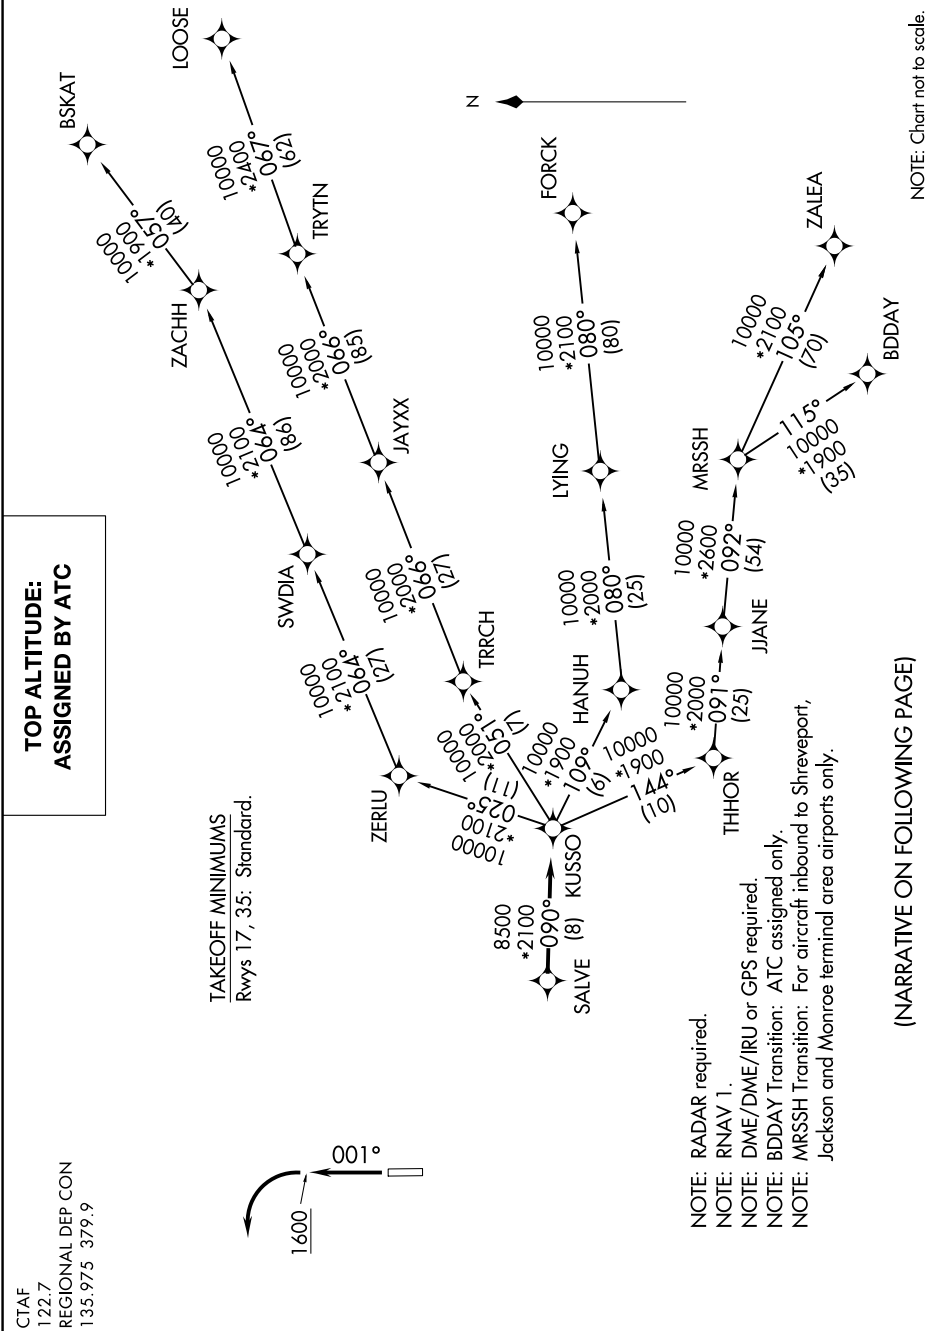

KUSSO ONE DEPARTURE (RNAV)

SC-2, 05 SEP 2024 to 03 OCT 2024

**TOP ALTITUDE:
ASSIGNED BY ATC**

CTAF
122.7
REGIONAL DEP CON
135.975 379.9

TAKEOFF MINIMUMS
Rwys 17, 35: Standard.

NOTE: Chart not to scale.

(NARRATIVE ON FOLLOWING PAGE)

SC-2, 05 SEP 2024 to 03 OCT 2024

- NOTE: RADAR required.
- NOTE: RNAV 1.
- NOTE: DME/DME/IRU or GPS required.
- NOTE: BDDAY Transition: ATC assigned only.
- NOTE: MRSSH Transition: For aircraft inbound to Shreveport, Jackson and Monroe terminal area airports only.