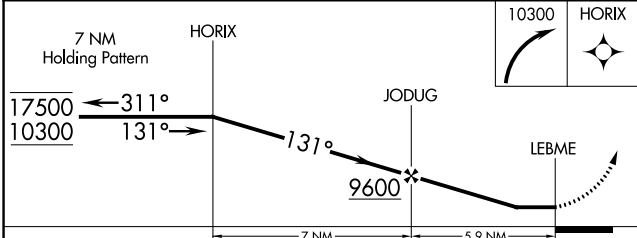

APP CRS	Rwy Idg	N/A
131°	TDZE	N/A
	Apt Elev	6415

RNAV (GPS)-B

MEEKER COULTER FLD (EEO)

RNP APCH - GPS.

⚠ Circling NA west of Rwy 3-21. Rwy 21 helicopter visibility reduction below 1 SM NA. Circling Rwy 21 NA at night.

❄ -25°C

MISSED APPROACH: Climbing right turn to 10300 direct HORIX and hold.

ASOS 135.525	DENVER CENTER 134.5 327.8	UNICOM 122.8 (CTAF)
------------------------	-------------------------------------	-------------------------------