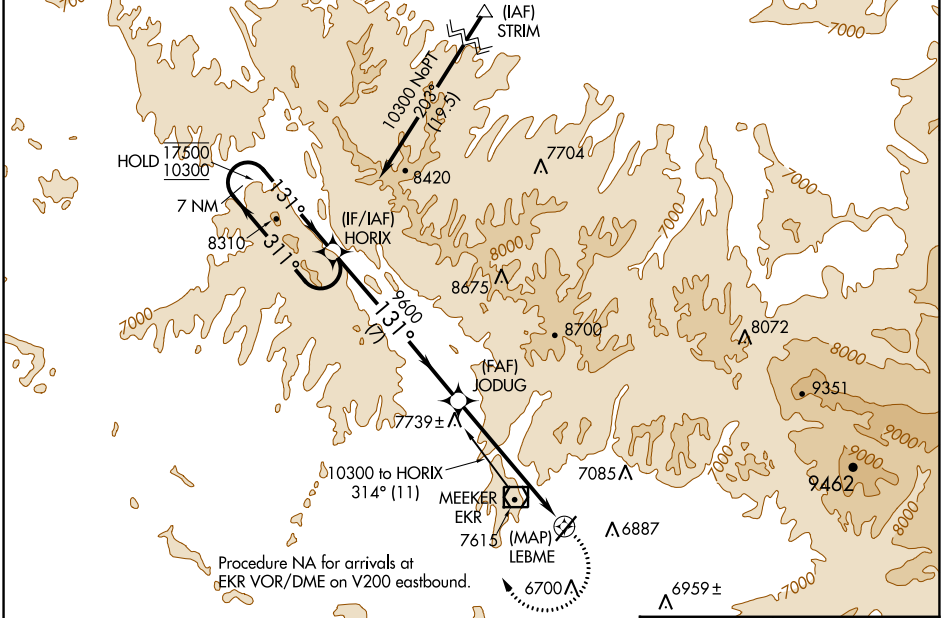

APP CRS	Rwy Idg	N/A
131°	TDZE	N/A
	Apt Elev	6415

RNAV (GPS)-B

MEEKER COULTER FLD (EEO)

RNP APCH - GPS.

⚠ Circling NA west of Rwy 3-21. Rwy 21 helicopter visibility reduction below 1 SM NA. Circling Rwy 21 NA at night.

❄ -25°C

MISSED APPROACH: Climbing right turn to 10300 direct HORIX and hold.

ASOS 135.525	DENVER CENTER 134.5 327.8	UNICOM 122.8 (CTAF)
------------------------	-------------------------------------	-------------------------------

CATEGORY	A	B	C	D
CIRCLING	8260-1¼ 1845 (1900-1¼)	8260-1½ 1845 (1900-1½)	8620-3 2205 (2300-3)	NA

MIRL Rwy 3-21

REIL Rwys 3 and 21

SW-1, 05 SEP 2024 to 03 OCT 2024

SW-1, 05 SEP 2024 to 03 OCT 2024