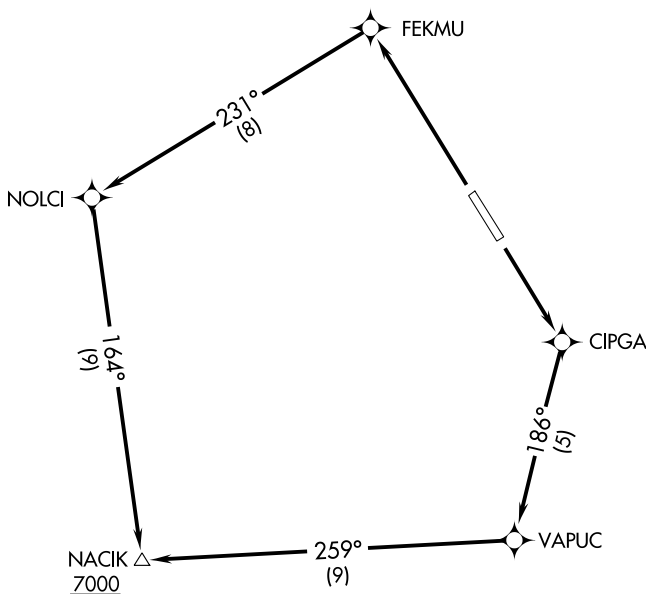

(HOLYO4.NACIK) 18312

# HOLYOKE FOUR DEPARTURE (RNAV)

AL-6634 (FAA)

HOLYOKE (HEQ)  
HOLYOKE, COLORADO

AWOS-3  
119.275  
DENVER CENTER  
118.475 225.4  
UNICOM  
122.7 (CTAF)

**TOP ALTITUDE:  
ASSIGNED BY ATC**

SW-1, 05 SEP 2024 to 03 OCT 2024

SW-1, 05 SEP 2024 to 03 OCT 2024

NOTE: RNAV 1.  
NOTE: GPS required.

### TAKEOFF MINIMUMS

Rwy 14: Standard.  
Rwy 32: 300-1 or standard with minimum climb of 280' per NM to 4000.

NOTE: Chart not to scale.