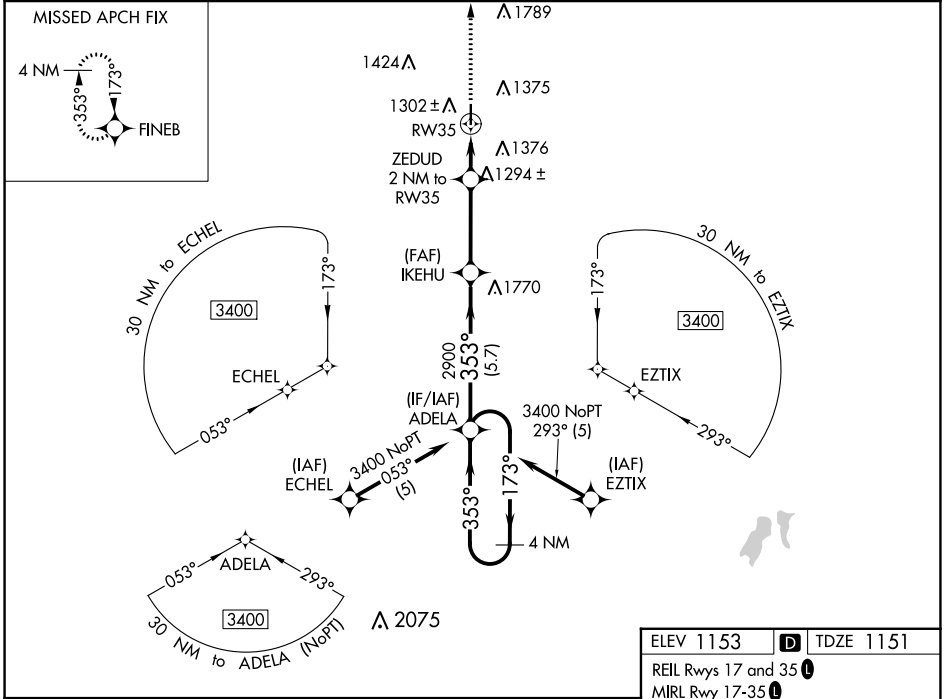

WAAS CH 97734 W35A	APP CRS 353°	Rwy Idg 4100 TDZE 1151 Apt Elev 1153
--	------------------------	---

RNAV (GPS) RWY 35

ABILENE MUNI (K78)

⚠ For uncompensated Baro-VNAV systems, LNAV/VNAV NA below 17°C (2°F) or above 54°C (130°F). DME/DME RNP-0.3 NA. Baro-VNAV and VDP NA when using Salina altimeter setting. When local altimeter setting not received, use Salina altimeter setting. Circling Rwy 17 NA at night.

MISSED APPROACH: Climb to 3400 direct FINEB and hold.

AWOS-2 124.125	MARSHALL GCA* 121.25 254.35	UNICOM 122.8 (CTAF) 📻
--------------------------	---------------------------------------	--

NC-2, 05 SEP 2024 to 03 OCT 2024

NC-2, 05 SEP 2024 to 03 OCT 2024

ELEV 1153	D TDZE 1151
REIL Rwy 17 and 35 📻	
MIRL Rwy 17-35 📻	

CATEGORY	A	B	C	D
LPV DA	1468-1	317 (400-1)		NA
LNAV/VNAV DA	1468-1	317 (400-1)		NA
LNAV MDA	1620-1	469 (500-1)	1620-1 3/8 469 (500-1 3/8)	NA
C CIRCLING	1740-1	587 (600-1)	1980-2 1/2 827 (900-2 1/2)	NA