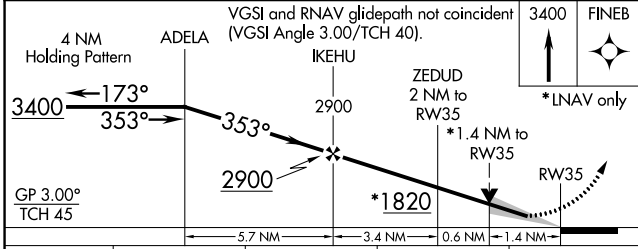

WAAS CH 97734 W35A	APP CRS 353°	Rwy Idg 4100 TDZE 1151 Apt Elev 1153

RNAV (GPS) RWY 35

ABILENE MUNI (K78)

⚠ For uncompensated Baro-VNAV systems, LNAV/VNAV NA below 17°C (2°F) or above 54°C (130°F). DME/DME RNP-0.3 NA. Baro-VNAV and VDP NA when using Salina altimeter setting. When local altimeter setting not received, use Salina altimeter setting. Circling Rwy 17 NA at night.

MISSED APPROACH: Climb to 3400 direct FINEB and hold.

AWOS-2 124.125	MARSHALL GCA* 121.25 254.35	UNICOM 122.8 (CTAF) 📻

NC-2, 05 SEP 2024 to 03 OCT 2024

NC-2, 05 SEP 2024 to 03 OCT 2024

ELEV 1153	D TDZE 1151
REIL Rwy 17 and 35 📻	
MIRL Rwy 17-35 📻	

CATEGORY	A	B	C	D
LPV DA	1468-1	317 (400-1)		NA
LNAV/VNAV DA	1468-1	317 (400-1)		NA
LNAV MDA	1620-1	469 (500-1)	1620-1 3/8 469 (500-1 3/8)	NA
C CIRCLING	1740-1	587 (600-1)	1980-2 1/2 827 (900-2 1/2)	NA