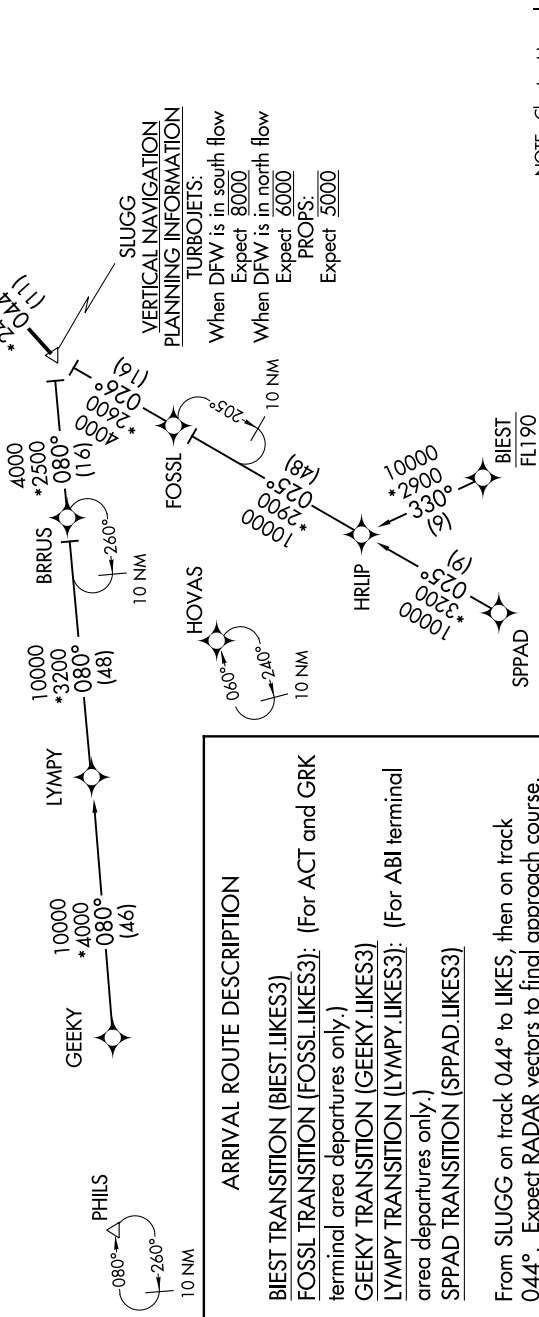

# LIKES THREE ARRIVAL (RNAV)

FORT WORTH, TEXAS

SC-2, 05 SEP 2024 to 03 OCT 2024

REGIONAL APP CON  
 135.975 125.8 257.95  
 AFW ATIS  
 126.925  
 FTW ATIS  
 120.7  
 KNFW ATIS\*  
 351.675

NOTE: RADAR required.  
 NOTE: RNAV 1.  
 NOTE: DME/DME/IRU or GPS required.

**ARRIVAL ROUTE DESCRIPTION**

BIEST TRANSITION (BIEST.LIKES3): (For ACT and GRK terminal area departures only.)

FOSSL TRANSITION (FOSSL.LIKES3): (For ACT and GRK terminal area departures only.)

GEEKY TRANSITION (GEEKY.LIKES3)

LYMPY TRANSITION (LYMPY.LIKES3): (For ABI terminal area departures only.)

SPPAD TRANSITION (SPPAD.LIKES3)

From SLUGG on track 044° to LIKES, then on track 044°. Expect RADAR vectors to final approach course.

NOTE: Chart not to scale.

SC-2, 05 SEP 2024 to 03 OCT 2024