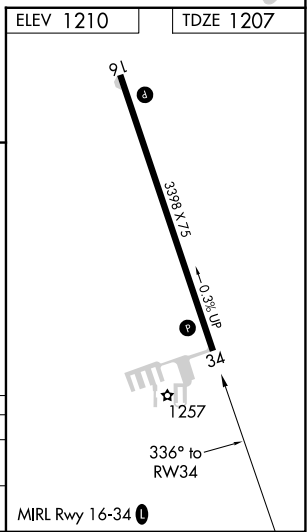

APP CRS 336°	Rwy Idg TDZE Apt Elev	3398 1207 1210
------------------------	-----------------------------	---

RNAV (GPS) RWY 34

HAWLEY MUNI (Ø4Y)

<p>NA</p> <p>DME/DME RNP-0.3 NA. Use Fargo, ND allimeter setting.</p>	<p>MISSED APPROACH: Climb to 2700 direct NOCIK and left turn via 232° track to FAR VOR/DME and hold.</p>
<p>FARGO APP CON</p> <p>120.4 377.15</p>	<p>UNICOM</p> <p>122.8 (CTAF)</p>

NC-1, 05 SEP 2024 to 03 OCT 2024

NC-1, 05 SEP 2024 to 03 OCT 2024

2700	NOCIK	232° tr	FAR
↑	✧	↖	◻

	ORENY	FEKKY
RW34	2500	3100
↖	↗	↗
3.9 NM	6 NM	
≤ 3.03° TCH 40	336°	

CATEGORY	A	B	C	D
RNAV MDA	1700-1	493 (500-1)	1700-1¼ 493 (500-1¼)	NA
CIRCLING	1760-1	550 (600-1)	1980-2¼ 770 (800-2¼)	NA