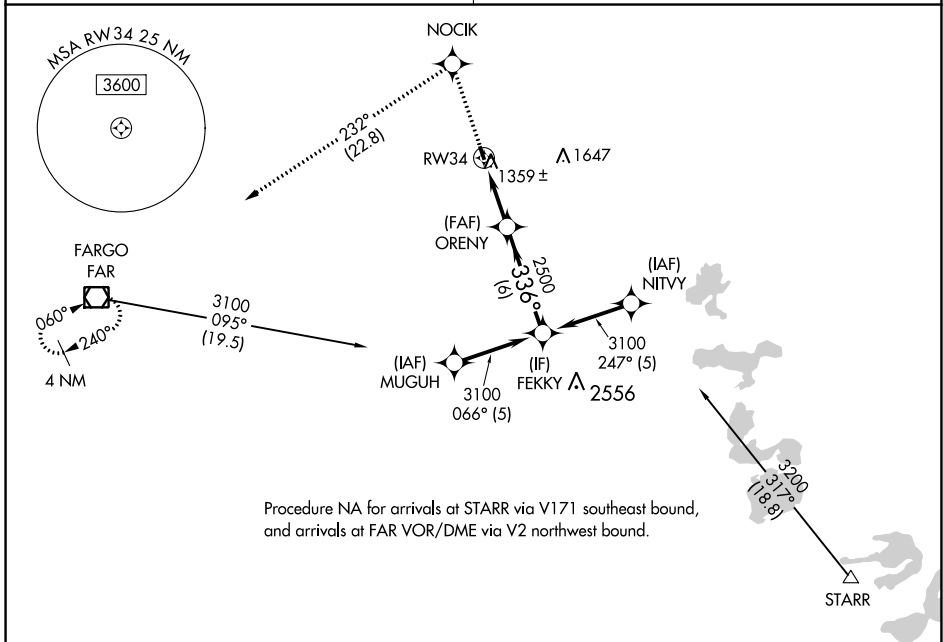

APP CRS 336°	Rwy Idg TDZE Apt Elev	3398 1207 1210
------------------------	-----------------------------	---

RNAV (GPS) RWY 34

HAWLEY MUNI (Ø4Y)

<p>NA</p> <p>DME/DME RNP-0.3 NA. Use Fargo, ND allimeter setting.</p>	<p>MISSED APPROACH: Climb to 2700 direct NOCIK and left turn via 232° track to FAR VOR/DME and hold.</p>
<p>FARGO APP CON</p> <p>120.4 377.15</p>	<p>UNICOM</p> <p>122.8 (CTAF)</p>

NC-1, 05 SEP 2024 to 03 OCT 2024

NC-1, 05 SEP 2024 to 03 OCT 2024

2700	NOCIK	232° tr	FAR
↑	✧	↖	◻

	ORENY	FEKKY
RW34	2500	3100
↖	↗	↗
3.9 NM	6 NM	
≤ 3.03° TCH 40	336°	

CATEGORY	A	B	C	D
RNAV MDA	1700-1	493 (500-1)	1700-1¼ 493 (500-1¼)	NA
CIRCLING	1760-1	550 (600-1)	1980-2¼ 770 (800-2¼)	NA