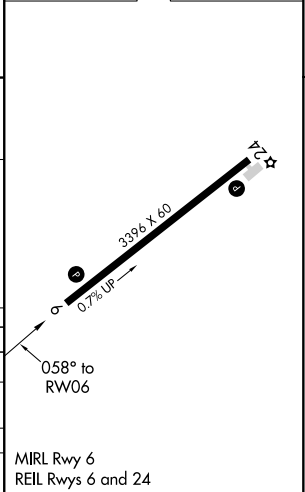

MIRL Rwy 6
REIL Rws 6 and 24