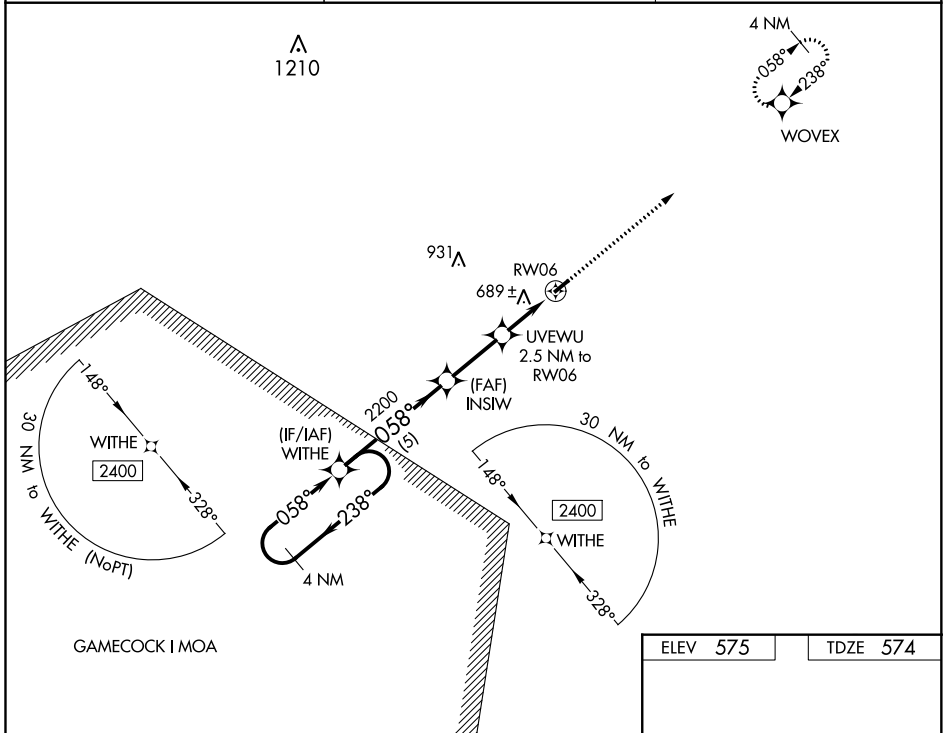

WAAS CH 56440 W06A	APP CRS 058°	Rwy Idg TDZE Apt Elev	3396 574 575
--	------------------------	-----------------------------	---

RNAV (GPS) RWY 6

PAGELAND (PYG)

Baro-VNAV NA. DME/DME RNP-0.3 NA. Use Charlotte/Monroe Exec altimeter setting. When Charlotte/Monroe Exec altimeter not received, use Charlotte/Douglas Intl altimeter setting and increase LPV DA to 943 feet and all visibilities 1/8 SM. Increase LNAV/VNAV DA to 1139 feet and all visibilities 1/4 SM. Increase all MDA 60 feet.

NA MISSED APPROACH: Climb to 2400 direct WOVEX and hold.

EQY ASOS 135.775	CHARLOTTE APP CON 120.05 307.8	(CTAF) 122.9
----------------------------	--	------------------------

SE-2, 05 SEP 2024 to 03 OCT 2024

SE-2, 05 SEP 2024 to 03 OCT 2024

ELEV 575	TDZE 574
----------	----------

CATEGORY	A	B	C	D
LPV DA	889-1 1/8	315 (400-1 1/8)		NA
LNAV/VNAV DA	1085-1 1/8	511 (600-1 1/8)		NA
LNAV MDA	1020-1	446 (500-1)		NA
CIRCLING	1100-1 1/8	525 (600-1 1/8)		NA

MIRL Rwy 6
REIL Rws 6 and 24