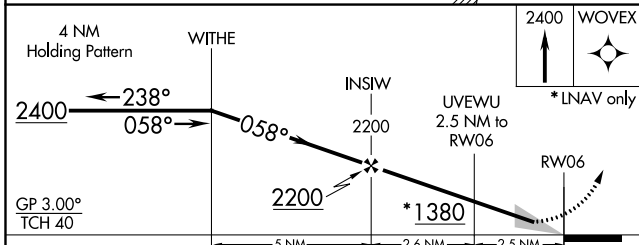

WAAS CH 56440 W06A	APP CRS 058°	Rwy Idg TDZE Apt Elev	3396 574 575
--	------------------------	-----------------------------	---

RNAV (GPS) RWY 6

PAGELAND (PYG)

Baro-VNAV NA. DME/DME RNP-0.3 NA. Use Charlotte/Monroe Exec altimeter setting. When Charlotte/Monroe Exec altimeter not received, use Charlotte/Douglas Intl altimeter setting and increase LPV DA to 943 feet and all visibilities 1/8 SM. Increase LNAV/VNAV DA to 1139 feet and all visibilities 1/4 SM. Increase all MDA 60 feet.

NA MISSED APPROACH: Climb to 2400 direct WOVEX and hold.

EQY ASOS 135.775	CHARLOTTE APP CON 120.05 307.8	(CTAF) 122.9
----------------------------	--	------------------------

SE-2, 05 SEP 2024 to 03 OCT 2024

SE-2, 05 SEP 2024 to 03 OCT 2024

ELEV 575	TDZE 574
----------	----------

CATEGORY	A	B	C	D
LPV DA	889-1 1/8	315 (400-1 1/8)		NA
LNAV/VNAV DA	1085-1 1/8	511 (600-1 1/8)		NA
LNAV MDA	1020-1	446 (500-1)		NA
CIRCLING	1100-1 1/8	525 (600-1 1/8)		NA