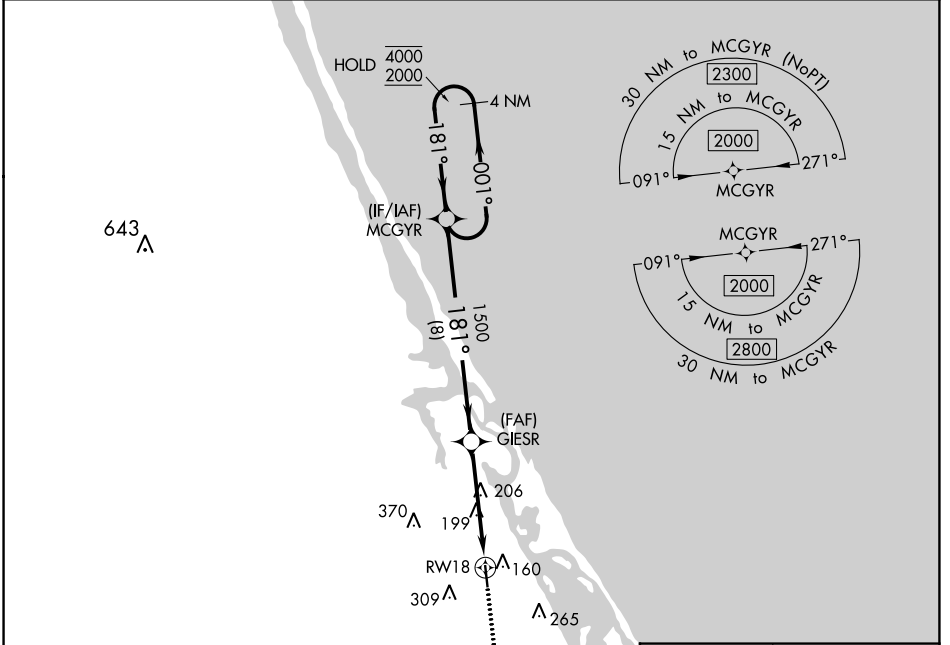

APP CRS	Rwy Idg	4045
181°	TDZE	N/A
	Apt Elev	11

RNAV (GPS)-A
MASSEY RANCH AIRPARK (X50)

RNP APCH.	MISSED APPROACH: Climb to 2000 direct PEKIY and hold.
▼ ▲ NA	Procedure NA at night. Use New Smyrna Beach Muni altimeter setting.

EVBS AWOS-3 124.625	DAYTONA APP CON 125.35 322.3	UNICOM 122.7 (CTAF)
-------------------------------	--	-------------------------------

CATEGORY	A	B	C	D
C CIRCLING	500-1 489 (500-1)	620-1 609 (700-1)	680-1¼ 669 (700-1¼)	NA

SE-3, 05 SEP 2024 to 03 OCT 2024

SE-3, 05 SEP 2024 to 03 OCT 2024