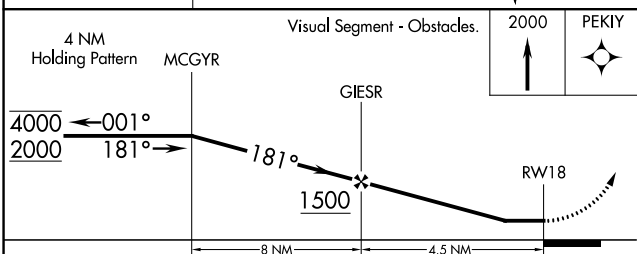

APP CRS	Rwy Idg	4045
181°	TDZE	N/A
	Apt Elev	11

RNAV (GPS)-A
MASSEY RANCH AIRPARK (X50)

RNP APCH.	MISSED APPROACH: Climb to 2000 direct PEKIY and hold.
▼ ▲ NA	Procedure NA at night. Use New Smyrna Beach Muni altimeter setting.

EVBS AWOS-3 124.625	DAYTONA APP CON 125.35 322.3	UNICOM 122.7 (CTAF)
-------------------------------	--	-------------------------------

CATEGORY	A	B	C	D
C CIRCLING	500-1 489 (500-1)	620-1 609 (700-1)	680-1¼ 669 (700-1¼)	NA