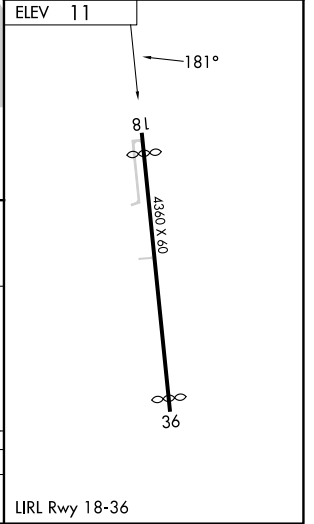

APP CRS	Rwy Idg	4045
181°	TDZE	N/A
	Apt Elev	11

RNAV (GPS)-A
MASSEY RANCH AIRPARK (X50)

RNP APCH.	MISSED APPROACH: Climb to 2000 direct PEKIY and hold.
▼ ▲ NA	Procedure NA at night. Use New Smyrna Beach Muni altimeter setting.

EVBS AWOS-3 124.625	DAYTONA APP CON 125.35 322.3	UNICOM 122.7 (CTAF)

CATEGORY	A	B	C	D
C CIRCLING	500-1 489 (500-1)	620-1 609 (700-1)	680-1¼ 669 (700-1¼)	NA

SE-3, 05 SEP 2024 to 03 OCT 2024

SE-3, 05 SEP 2024 to 03 OCT 2024