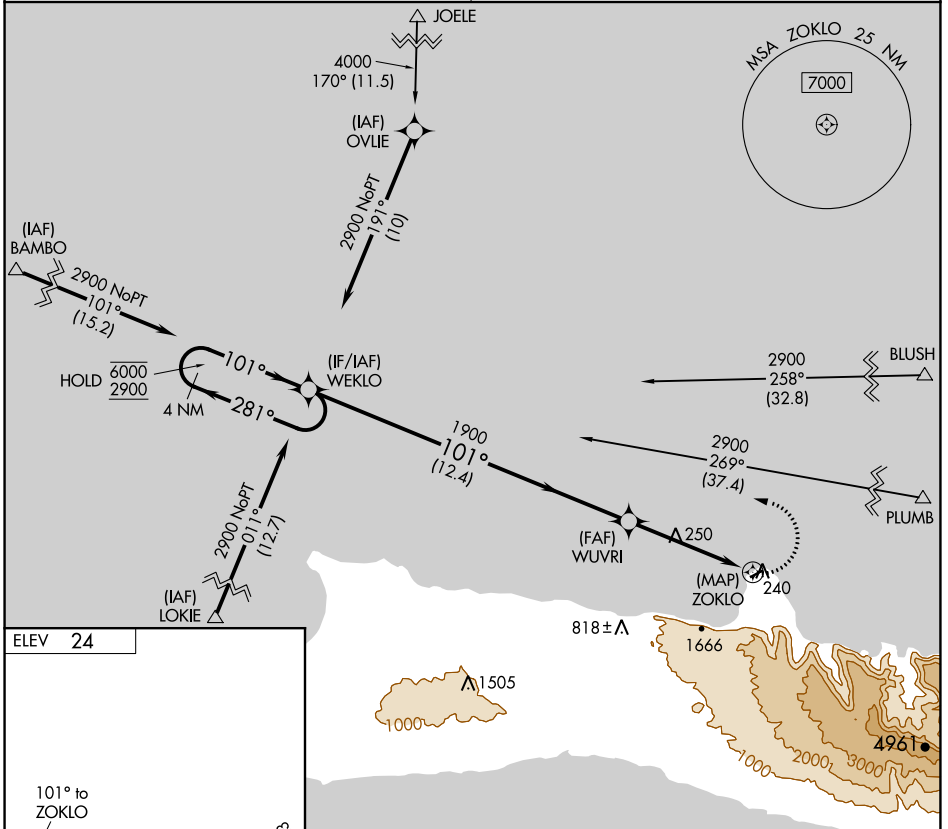

APP CRS	Rwy Idg	N/A
101°	TDZE	N/A
	Apt Elev	24

RNAV (GPS)-B

KALAUPAPA (LUP) (PHLU)

RNP APCH.	Circling NA southeast of Rwy 5-23. Procedure NA at night. Use Kaunakakai altimeter setting.	MISSED APPROACH: Climbing left turn to 2900 direct WEKLO and hold.
HCF CENTER 124.1 317.5		

PAC, 05 SEP 2024 to 31 OCT 2024

PAC, 05 SEP 2024 to 31 OCT 2024