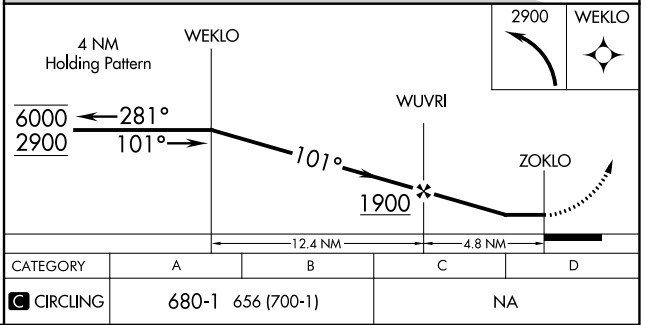

APP CRS	Rwy Idg	N/A
101°	TDZE	N/A
	Apt Elev	24

RNAV (GPS)-B

KALAUPAPA (LUP) (PHLU)

RNP APCH.	Circling NA southeast of Rwy 5-23. Procedure NA at night. Use Kaunakakai altimeter setting.	MISSED APPROACH: Climbing left turn to 2900 direct WEKLO and hold.
HCF CENTER 124.1 317.5		