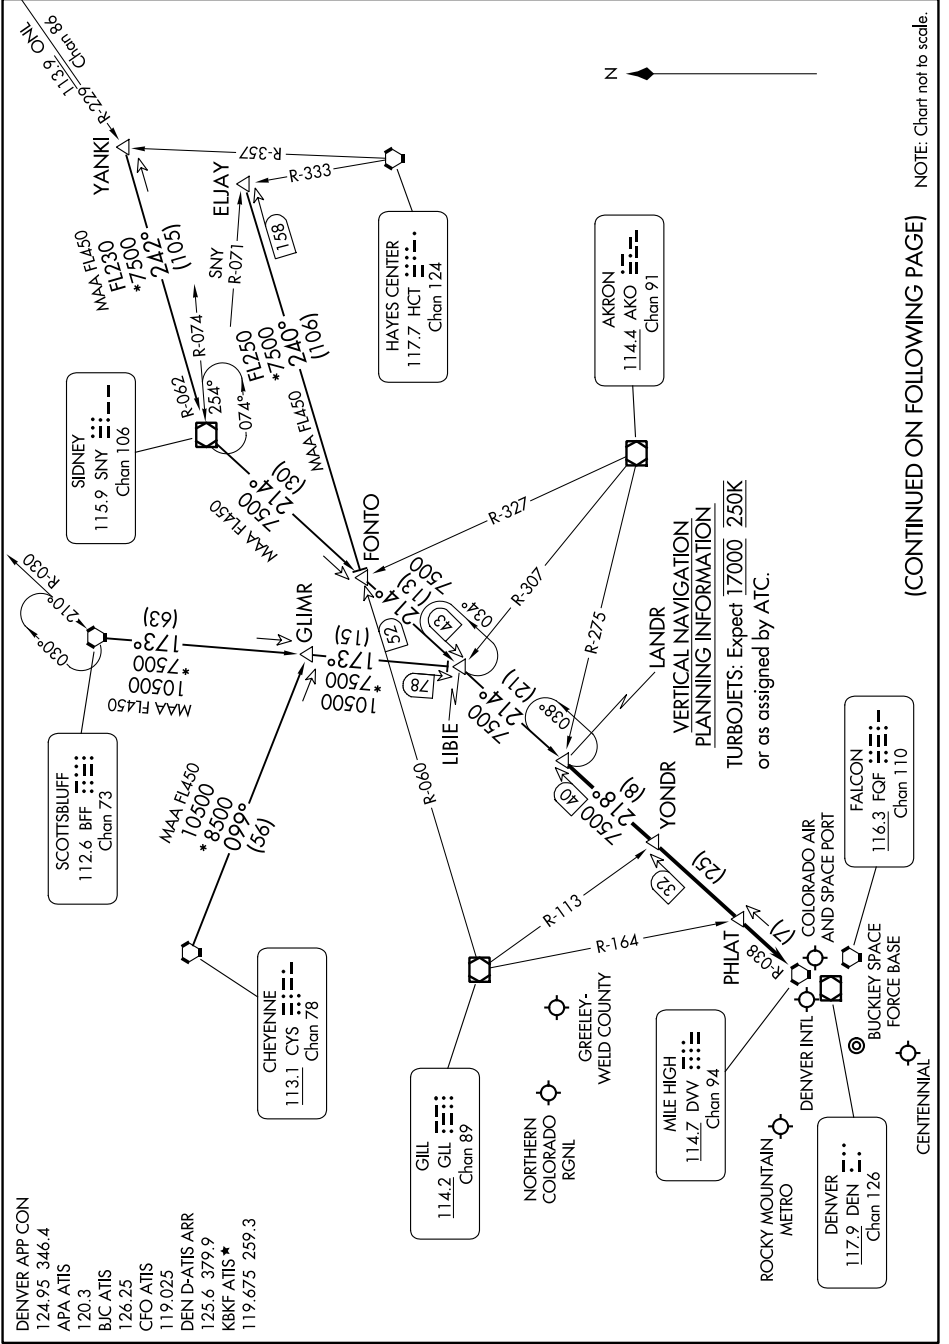

# LANDR THREE ARRIVAL

SW-1, 05 SEP 2024 to 03 OCT 2024

(CONTINUED ON FOLLOWING PAGE)

SW-1, 05 SEP 2024 to 03 OCT 2024

# LANDR THREE ARRIVAL

- DENVER APP CON  
124.95 346.4
- APA ATIS  
120.3
- B/C ATIS  
126.25
- CFO ATIS  
119.025
- DEN D-ATIS ARR  
125.6 379.9
- KBK ATIS \*  
119.675 259.3

CENTENNIAL