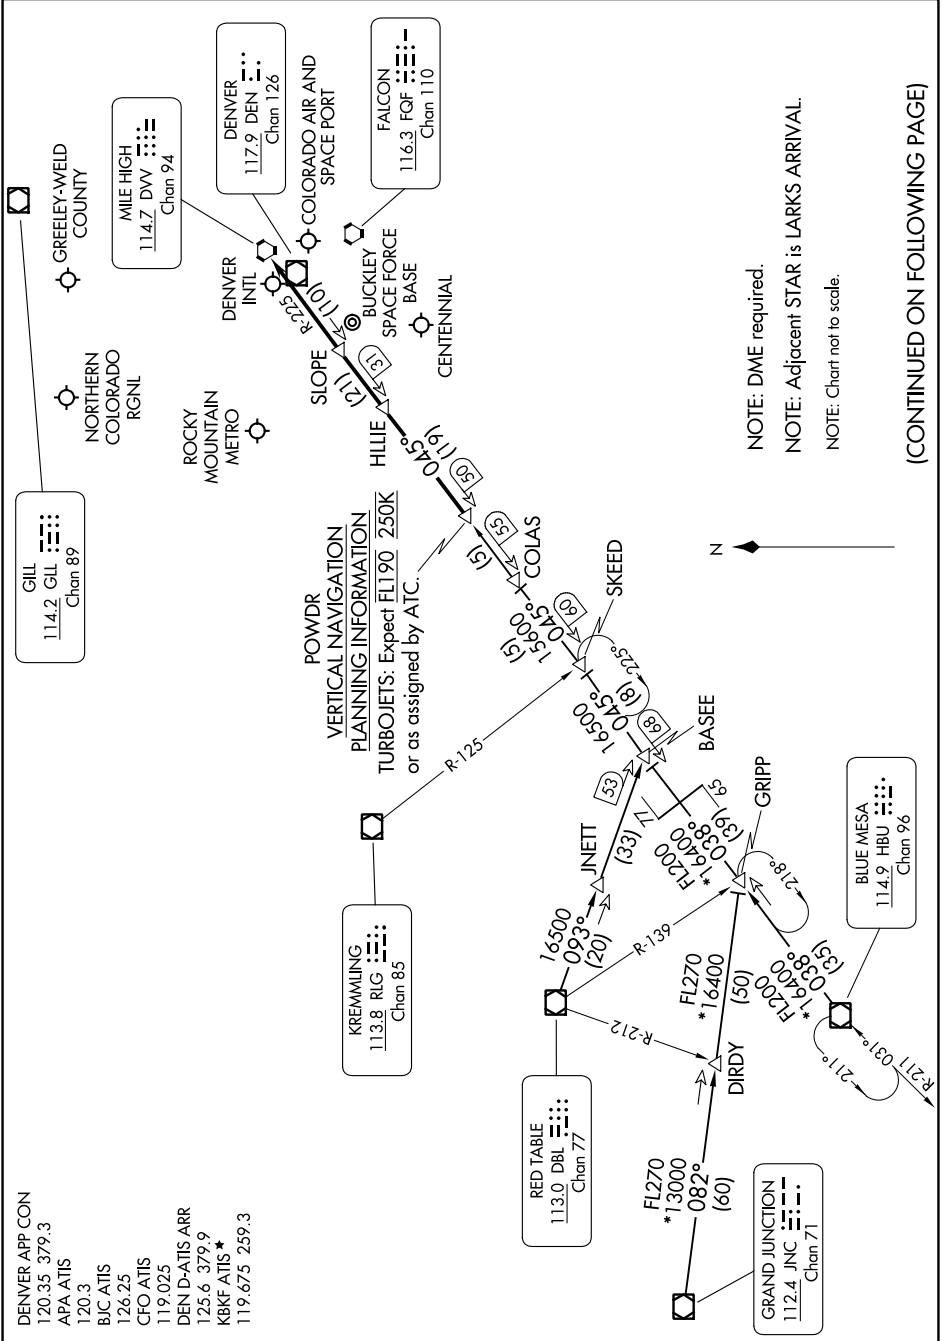

POWDR ONE ARRIVAL

SW-1, 05 SEP 2024 to 03 OCT 2024

(CONTINUED ON FOLLOWING PAGE)

POWDR ONE ARRIVAL

SW-1, 05 SEP 2024 to 03 OCT 2024