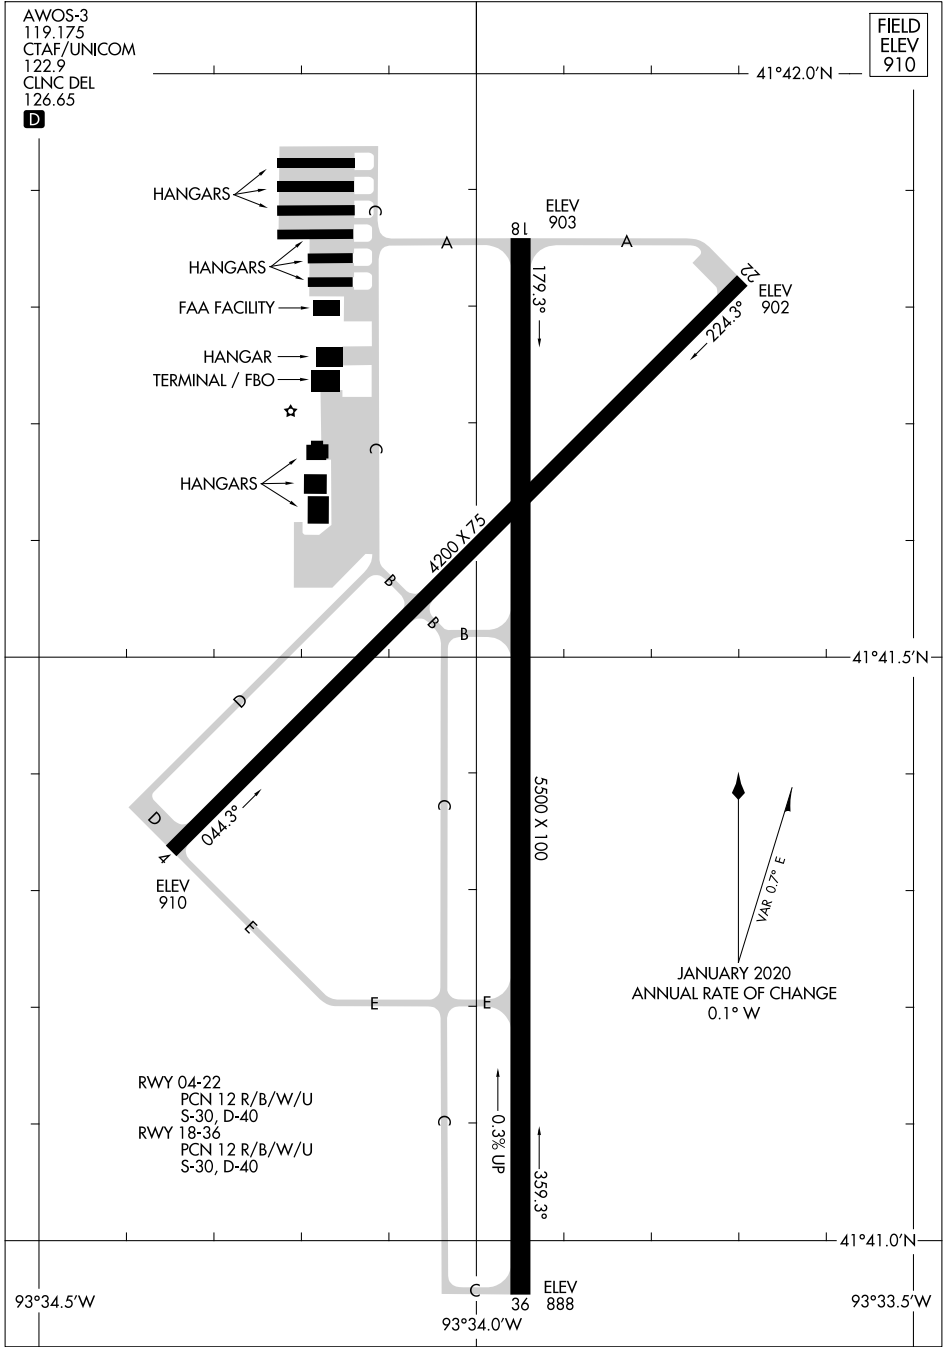

20086

# AIRPORT DIAGRAM

AL-9156 (FAA)

ANKENY RGNL (IKV)

ANKENY, IOWA

AWOS-3  
119.175  
CTAF/UNICOM  
122.9  
CLNC DEL  
126.65

FIELD  
ELEV  
910

NC-3, 05 SEP 2024 to 03 OCT 2024

NC-3, 05 SEP 2024 to 03 OCT 2024

# AIRPORT DIAGRAM

20086

ANKENY, IOWA

ANKENY RGNL (IKV)