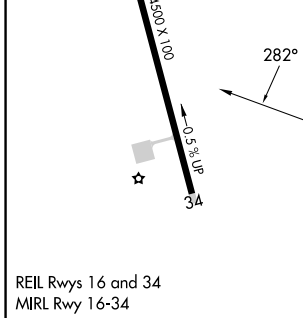

APP CRS 282°	Rwy Idg TDZE Apt Elev	N/A N/A 55
------------------------	-----------------------------	---------------------------------------

RNAV (GPS)-A

ATKA (AKA)(PAAK)

RNP APCH.	MISSED APPROACH: Climb to 7500 direct WOKAT and on track 323° to INOTY and hold. Continue climb-in-hold to 7500.
<p>▼ Circling NA west of Rwy 16/34. Procedure NA at night.</p> <p>▲ When local altimeter setting not received, procedure NA.</p>	

AWOS-3P 135.55	ANCHORAGE CENTER 126.4 254.3	GCO 122.15	COLD BAY RADIO 123.6	CTAF 122.9
--------------------------	--	----------------------	--------------------------------	----------------------

7500	WOKAT	tr 323°	INOTY	
				GANEF
			DIATI	2900
			MACSU	2000
		4.8 NM	6 NM	
CATEGORY	A	B	C	D
CIRCLING	1280-1¼ 1225 (1300-1¼)	1280-1½ 1225 (1300-1½)	1880-3 1825 (1900-3)	NA