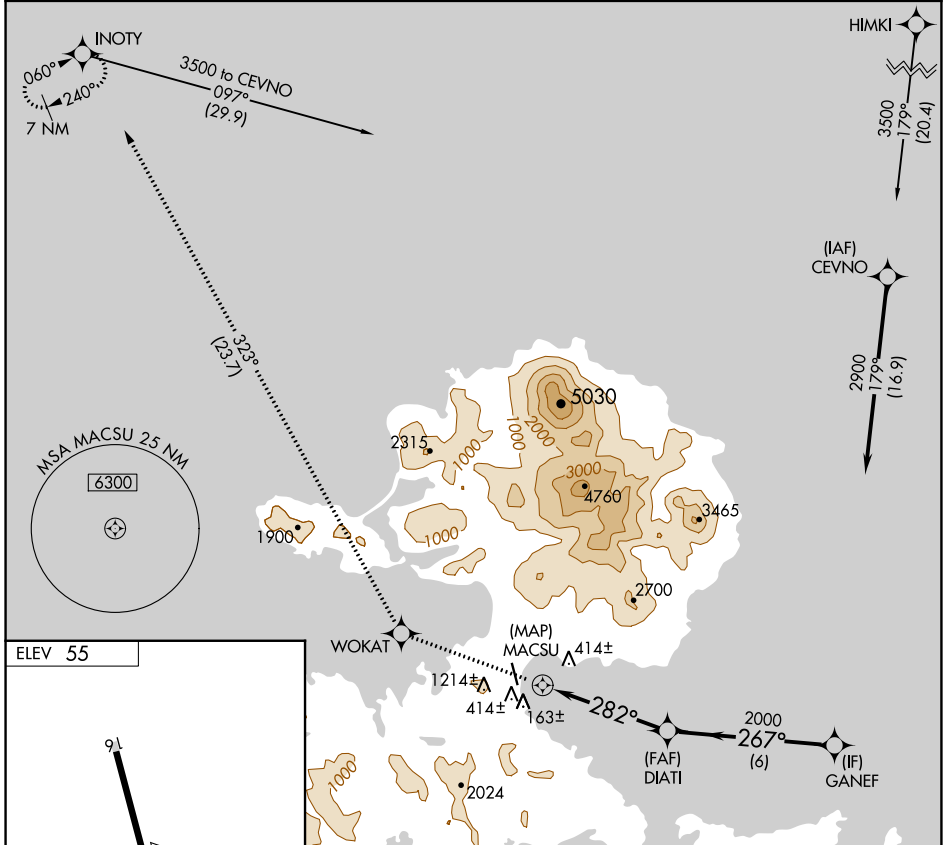

APP CRS 282°	Rwy Idg TDZE Apt Elev	N/A N/A 55
------------------------	-----------------------------	---------------------------------------

RNAV (GPS)-A

ATKA (AKA)(PAAK)

RNP APCH.	MISSED APPROACH: Climb to 7500 direct WOKAT and on track 323° to INOTY and hold. Continue climb-in-hold to 7500.
<p>▼ Circling NA west of Rwy 16/34. Procedure NA at night.</p> <p>▲ When local altimeter setting not received, procedure NA.</p>	

AWOS-3P 135.55	ANCHORAGE CENTER 126.4 254.3	GCO 122.15	COLD BAY RADIO 123.6	CTAF 122.9
--------------------------	--	----------------------	--------------------------------	----------------------

7500	WOKAT	tr 323°	INOTY	
				GANEF
			DIATI	2900
			MACSU	2000
		4.8 NM	6 NM	
CATEGORY	A	B	C	D
CIRCLING	1280-1¼ 1225 (1300-1¼)	1280-1½ 1225 (1300-1½)	1880-3 1825 (1900-3)	NA

AK, 05 SEP 2024 to 31 OCT 2024

AK, 05 SEP 2024 to 31 OCT 2024