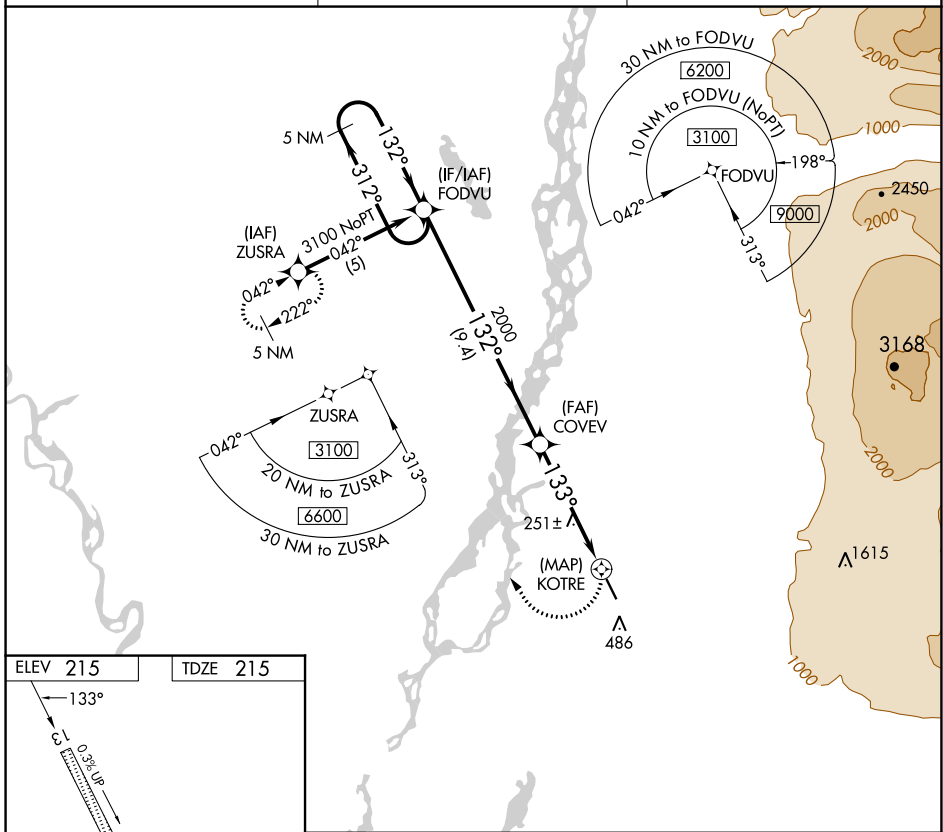

RNAV (GPS) RWY 13

WILLOW (UUO)(PAUO)

APP CRS 133°	Rwy Idg 4400
	TDZE 215
	Apt Elev 215

NA Use Wasilla altimeter setting.
Procedure NA at night.
DME/DME RNP-0.3 NA.

MISSED APPROACH: Climbing right turn to 3100 direct ZUSRA and hold.

IYS/PAWS AWOS-3P
135.25

ANCHORAGE CENTER
133.7 279.6

CTAF
122.8

	5 NM Holding Pattern			FODVU		3100	ZUSRA
	3100	← 312°	→ 132°	132°	COVEV	3.05°	TCH 50
				2000	133°		KOTRE
					9.4 NM		5 NM
							0.4
CATEGORY	A	B	C	D			
LNAV MDA	1220-1¼ 1005 (1100-1¼)	1220-1½ 1005 (1100-1½)	1220-3 1005 (1100-3)	NA			
C CIRCLING	1220-1¼ 1005 (1100-1¼)	1220-1½ 1005 (1100-1½)	1220-3 1005 (1100-3)	NA			