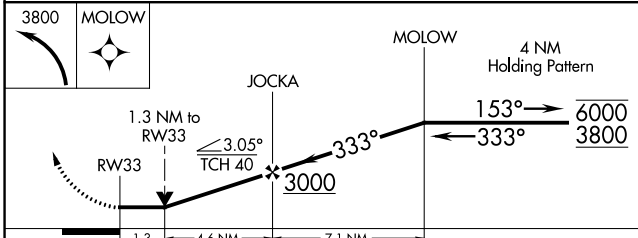

APP CRS 333°	Rwy Idg TDZE Apt Elev	3715 1046 1048
------------------------	-----------------------------	---

RNAV (GPS) RWY 33

GRANITE FALLS MUNI/LENZEN-ROE-FAGEN MEML FLD (GDB)

RNP APCH.		MISSED APPROACH: Climbing left turn to 3800 direct to MOLOW and hold.	
AWOS-3 120.1	MINNEAPOLIS CENTER 127.1 290.2	GCO 121.725	UNICOM 122.8 (CTAF) 0

CATEGORY	A	B	C	D
LNVA MDA	1480-1	434 (500-1)	1480-1½ 434 (500-1¼)	1480-1½ 434 (500-1½)
CIRCLING	1540-1 492 (500-1)	1580-1 532 (600-1)	1580-1½ 532 (600-1½)	1700-2 652 (700-2)

NC-1, 05 SEP 2024 to 03 OCT 2024