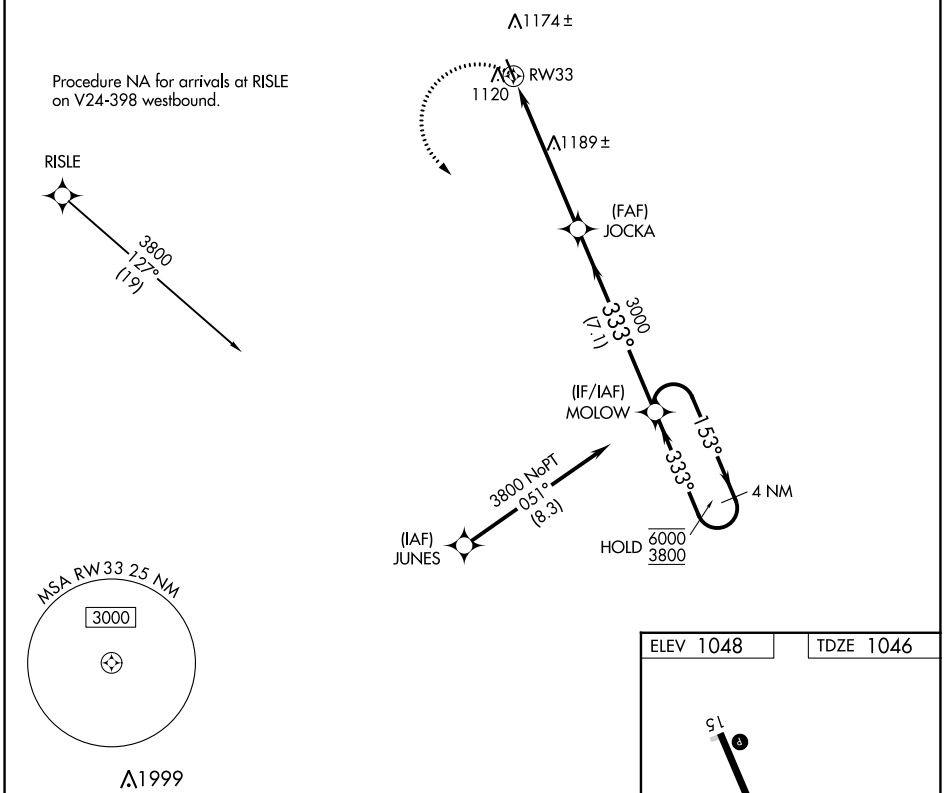

APP CRS 333°	Rwy Idg TDZE Apt Elev	3715 1046 1048
------------------------	-----------------------------	---

RNAV (GPS) RWY 33

GRANITE FALLS MUNI/LENZEN-ROE-FAGEN MEML FLD (GDB)

RNP APCH.		MISSED APPROACH: Climbing left turn to 3800 direct to MOLOW and hold.	
AWOS-3 120.1	MINNEAPOLIS CENTER 127.1 290.2	GCO 121.725	UNICOM 122.8 (CTAF) 0

CATEGORY	A	B	C	D
LNVA MDA	1480-1	434 (500-1)	1480-1½ 434 (500-1¼)	1480-1½ 434 (500-1½)
CIRCLING	1540-1 492 (500-1)	1580-1 532 (600-1)	1580-1½ 532 (600-1½)	1700-2 652 (700-2)

NC-1, 05 SEP 2024 to 03 OCT 2024

NC-1, 05 SEP 2024 to 03 OCT 2024

RNAV (GPS) RWY 33