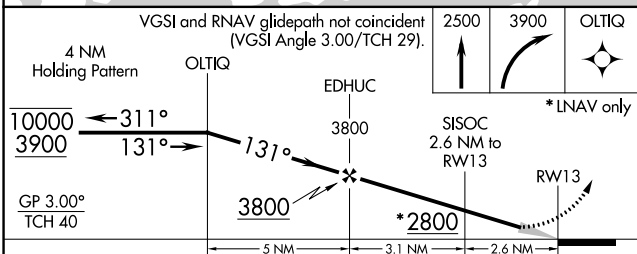

WAAS CH 66040 W13A	APP CRS 131°	Rwy Idg 3699 TDZE 1937 Apt Elev 1937
--	------------------------	---

RNAV (GPS) RWY 13

GARRISON MUNI (D05)

RNP APCH	MISSED APPROACH: Climb to 2500 then climbing right turn to 3900 direct OLTIQ and hold.	
<p>▼ Circling NA to Rwys 3 and 21. Baro-VNAV NA.</p> <p>▲ NA Use Minot Intl altimeter setting.</p>		
MOT ASOS 118.725	MINNEAPOLIS CENTER 127.6 279.6	CTAF 122.9 0

CATEGORY	A	B	C	D
LPV DA	2310-1	373 (400-1)		NA
LNAV/VNAV DA	2310-1	373 (400-1)		NA
LNAV MDA	2420-1	483 (500-1)		NA
C CIRCLING	2640-1 703 (800-1)	2720-1 783 (800-1)		NA

NC-1, 05 SEP 2024 to 03 OCT 2024

NC-1, 05 SEP 2024 to 03 OCT 2024