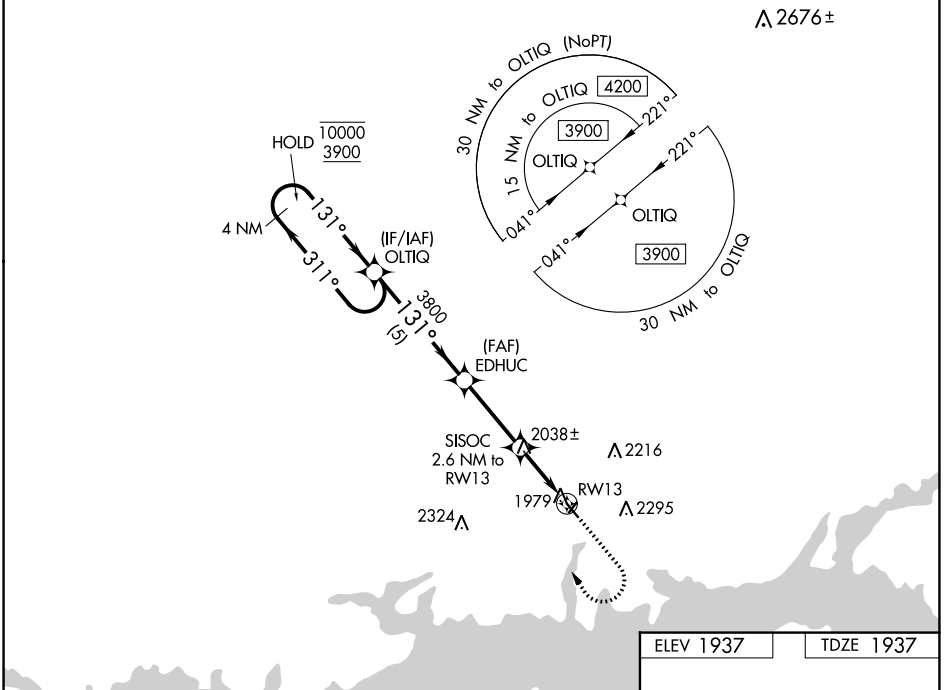

WAAS CH 66040 W13A	APP CRS 131°	Rwy Idg 3699 TDZE 1937 Apt Elev 1937
--	------------------------	---

RNAV (GPS) RWY 13

GARRISON MUNI (D05)

RNP APCH	MISSED APPROACH: Climb to 2500 then climbing right turn to 3900 direct OLTIQ and hold.	
<p>▼ Circling NA to Rwys 3 and 21. Baro-VNAV NA.</p> <p>▲ NA Use Minot Intl altimeter setting.</p>		
MOT ASOS 118.725	MINNEAPOLIS CENTER 127.6 279.6	CTAF 122.9 0

CATEGORY	A	B	C	D
LPV DA	2310-1	373 (400-1)		NA
LNAV/VNAV DA	2310-1	373 (400-1)		NA
LNAV MDA	2420-1	483 (500-1)		NA
C CIRCLING	2640-1 703 (800-1)	2720-1 783 (800-1)		NA

NC-1, 05 SEP 2024 to 03 OCT 2024

NC-1, 05 SEP 2024 to 03 OCT 2024