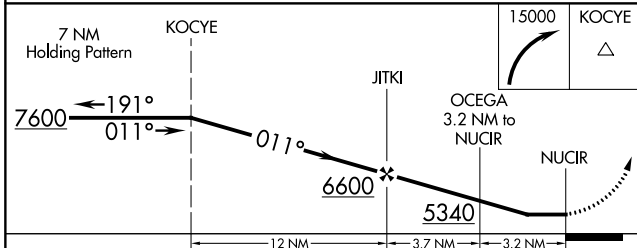

APP CRS	Rwy Idg	N/A
011°	TDZE	N/A
	Apt Elev	4264

RNAV (GPS)-A

HULETT MUNI (W43)

RNP APCH - GPS.

Procedure NA at night. When local altimeter setting is not received, use GCC altimeter setting and increase all MDA 120 feet and visibility Cat B ¼ SM.

MISSED APPROACH: Climbing right turn to 15000 direct KOCYE and hold, continue climb-in-hold to 15000.

AWOS-3PT 128.775	DENVER CENTER 127.95 338.2	UNICOM 122.8 (CTAF)
----------------------------	--------------------------------------	-------------------------------