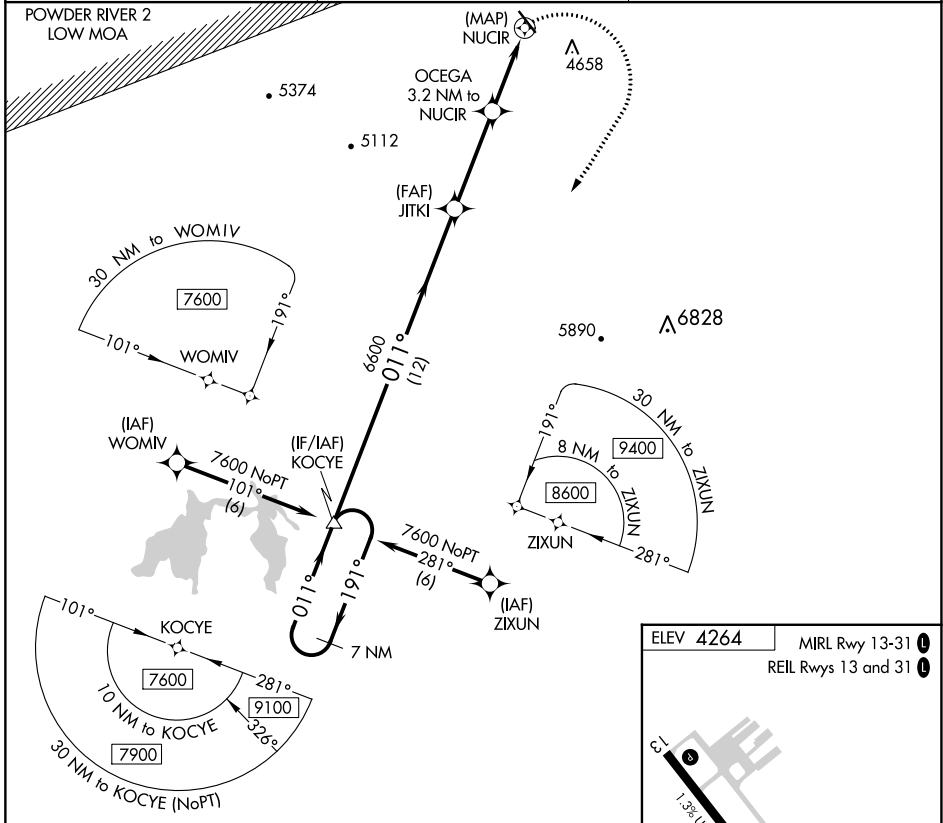

APP CRS	Rwy Idg	N/A
011°	TDZE	N/A
	Apt Elev	4264

RNAV (GPS)-A

HULETT MUNI (W43)

RNP APCH - GPS.

Procedure NA at night. When local altimeter setting is not received, use GCC altimeter setting and increase all MDA 120 feet and visibility Cat B ¼ SM.

MISSED APPROACH: Climbing right turn to 15000 direct KOCYE and hold, continue climb-in-hold to 15000.

AWOS-3PT 128.775	DENVER CENTER 127.95 338.2	UNICOM 122.8 (CTAF)
----------------------------	--------------------------------------	-------------------------------

CATEGORY	A	B	C	D
CIRCLING	4900-1 636 (700-1)	5020-1 756 (800-1)	NA	

NW-1, 05 SEP 2024 to 03 OCT 2024

NW-1, 05 SEP 2024 to 03 OCT 2024