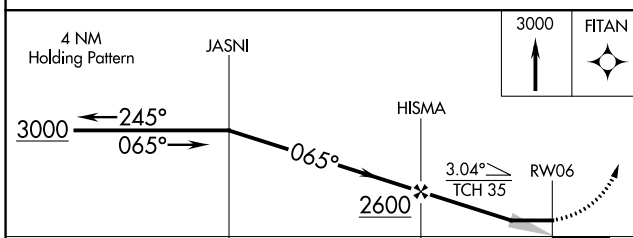

CATEGORY	A	B	C	D
LNAV MDA	1600-1	579 (600-1)		NA
CIRCLING	1640-1	619 (700-1)		NA