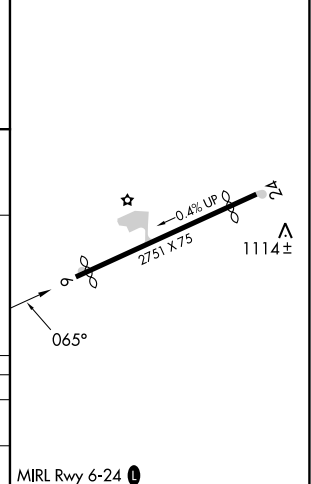

CATEGORY	A	B	C	D
LNAV MDA	1600-1	579 (600-1)		NA
CIRCLING	1640-1	619 (700-1)		NA