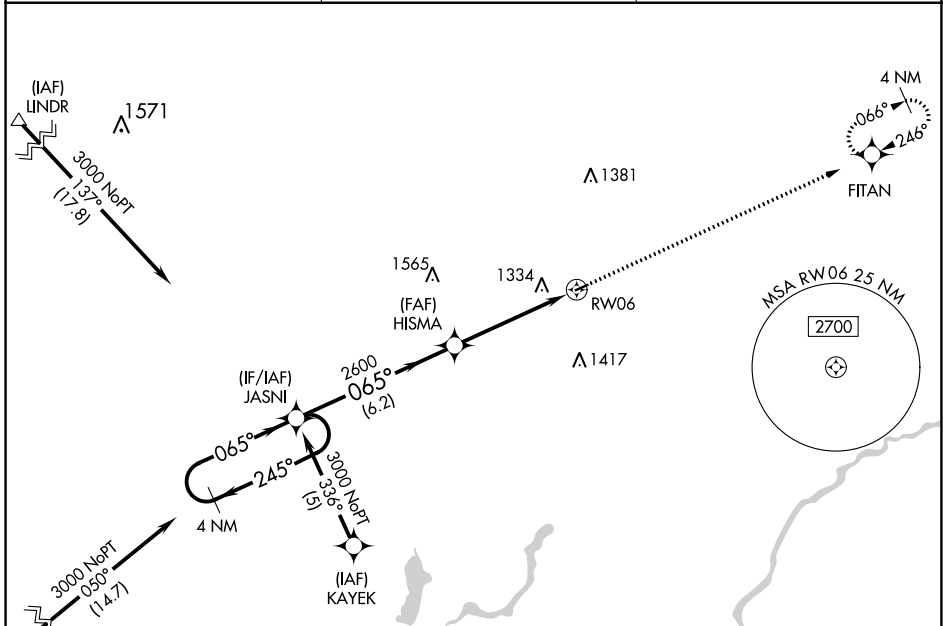

APP CRS	Rwy Idg	2561
065°	TDZE	1021
	Apt Elev	1021

RNAV (GPS) RWY 6

FIELD OF DREAMS (Ø4W)

RNP APCH.
 ▼ When local altimeter setting not received, use Mora altimeter setting and increase all MDAs 60 feet. Procedure NA at night. Rwy 6 helicopter visibility reduction below 1 SM NA.
 ▲ NA

MISSED APPROACH: Climb to 3000 direct FITAN and hold.

AWOS-3 118.225	MINNEAPOLIS CENTER 121.05 235.775	CTAF 122.9
--------------------------	---	----------------------

NC-1, 05 SEP 2024 to 03 OCT 2024

NC-1, 05 SEP 2024 to 03 OCT 2024

ELEV 1021	TDZE 1021
-----------	-----------

CATEGORY	A	B	C	D
LNAV MDA	1600-1	579 (600-1)		NA
CIRCLING	1640-1	619 (700-1)		NA