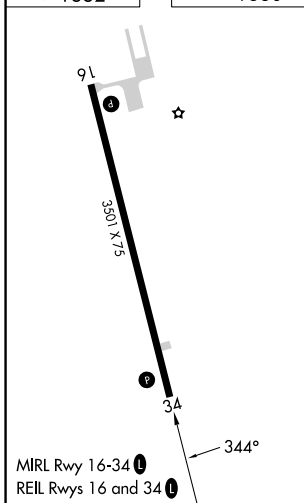

CATEGORY	A	B	C	D
LNAV MDA	1740-1	410 (500-1)	1740-1½ 410 (500-1½)	NA
CIRCLING	1840-1	508 (600-1)	1880-1½ 548 (600-1½)	NA