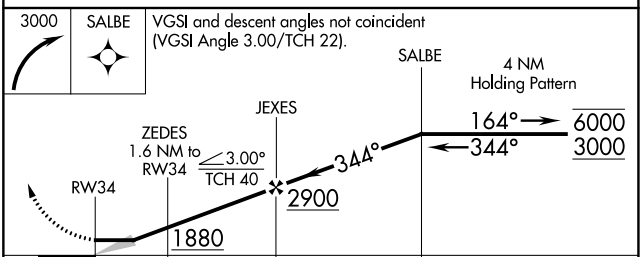

CATEGORY	A	B	C	D
LNAV MDA	1740-1	410 (500-1)	1740-1½ 410 (500-1½)	NA
CIRCLING	1840-1	508 (600-1)	1880-1½ 548 (600-1½)	NA