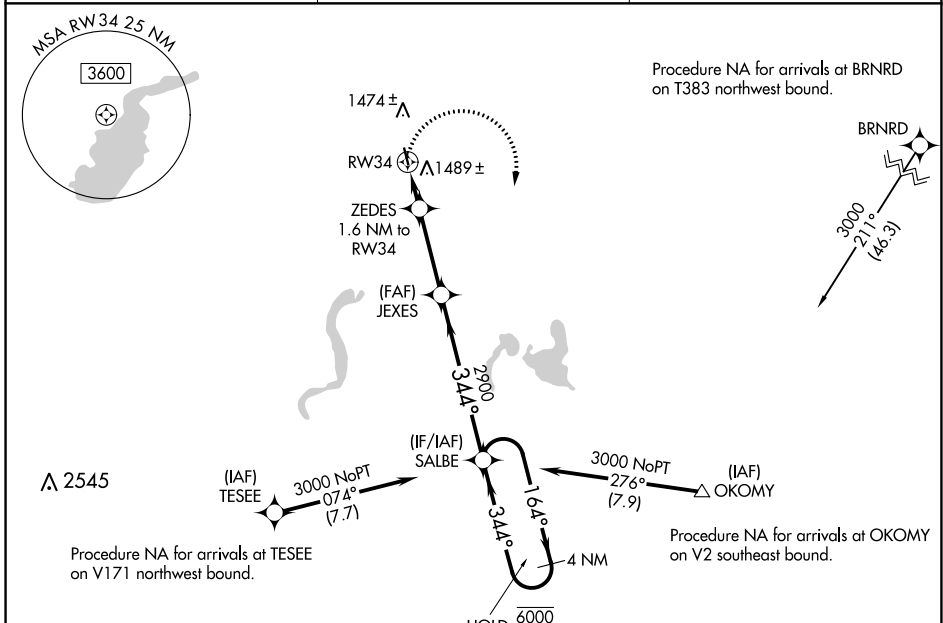

APP CRS 344°	Rwy Idg TDZE Apt Elev	3501 1330 1332

RNAV (GPS) RWY 34

TODD FLD (14Y)

RNP APCH. ▼ ▲ Circling Rwy 16 NA at night.	MISSED APPROACH: Climbing right turn to 3000 direct SALBE and hold.

AWOS-3 118.65	MINNEAPOLIS CENTER 126.1 269.2	CTAF 122.9

ELEV 1332	TDZE 1330