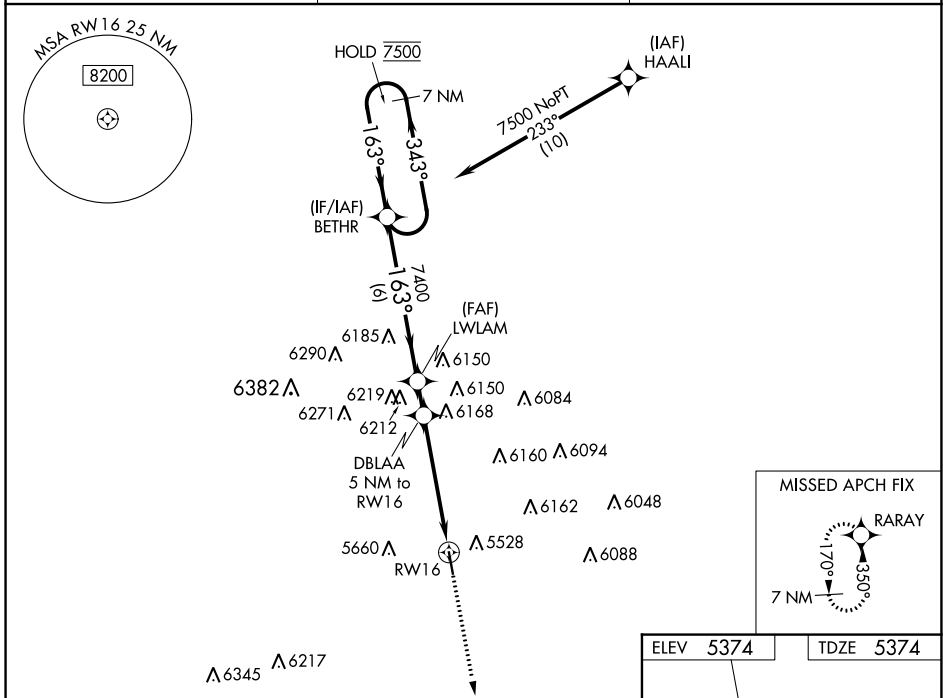

WAAS CH 56344 W16A	APP CRS 163°	Rwy Idg TDZE Apt Elev	4700 5374 5374
--	------------------------	-----------------------------	---

RNAV (GPS) RWY 16

LIMON MUNI (LIC)

RNP APCH - GPS.	MISSED APPROACH: Climb to 7500 direct RARAY and hold.
For uncompensated Baro-VNAV systems, LNAV/VNAV NA below -25°C or above 54°C.	

ASOS 121.125	DENVER CENTER 133.4 377.175	CTAF 122.9
------------------------	---------------------------------------	----------------------

CATEGORY	A	B	C	D
LPV DA	5624-3/4 250 (300-3/4)			NA
LNAV/VNAV DA	5709-1 335 (400-1)			NA
LNAV MDA	6080-1	706 (800-1)	6080-2 706 (800-2)	NA
CIRCLING	6080-1	706 (800-1)	6220-2 1/2 846 (900-2 1/2)	NA

SW-1, 05 SEP 2024 to 03 OCT 2024

SW-1, 05 SEP 2024 to 03 OCT 2024