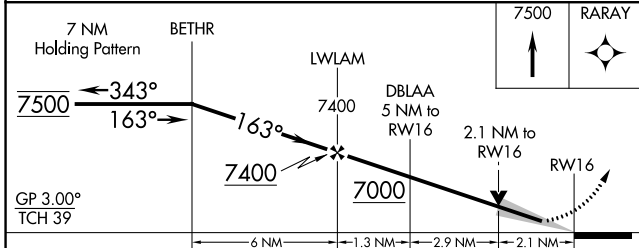

WAAS CH 56344 W16A	APP CRS 163°	Rwy Idg TDZE Apt Elev	4700 5374 5374
--	------------------------	-----------------------------	---

RNAV (GPS) RWY 16

LIMON MUNI (LIC)

RNP APCH - GPS.	MISSED APPROACH: Climb to 7500 direct RARAY and hold.
For uncompensated Baro-VNAV systems, LNAV/VNAV NA below -25°C or above 54°C.	

ASOS 121.125	DENVER CENTER 133.4 377.175	CTAF 122.9
------------------------	---------------------------------------	----------------------

CATEGORY	A	B	C	D
LPV DA	5624-3/4 250 (300-3/4)			NA
LNAV/VNAV DA	5709-1 335 (400-1)			NA
LNAV MDA	6080-1	706 (800-1)	6080-2 706 (800-2)	NA
CIRCLING	6080-1	706 (800-1)	6220-2 1/2 846 (900-2 1/2)	NA