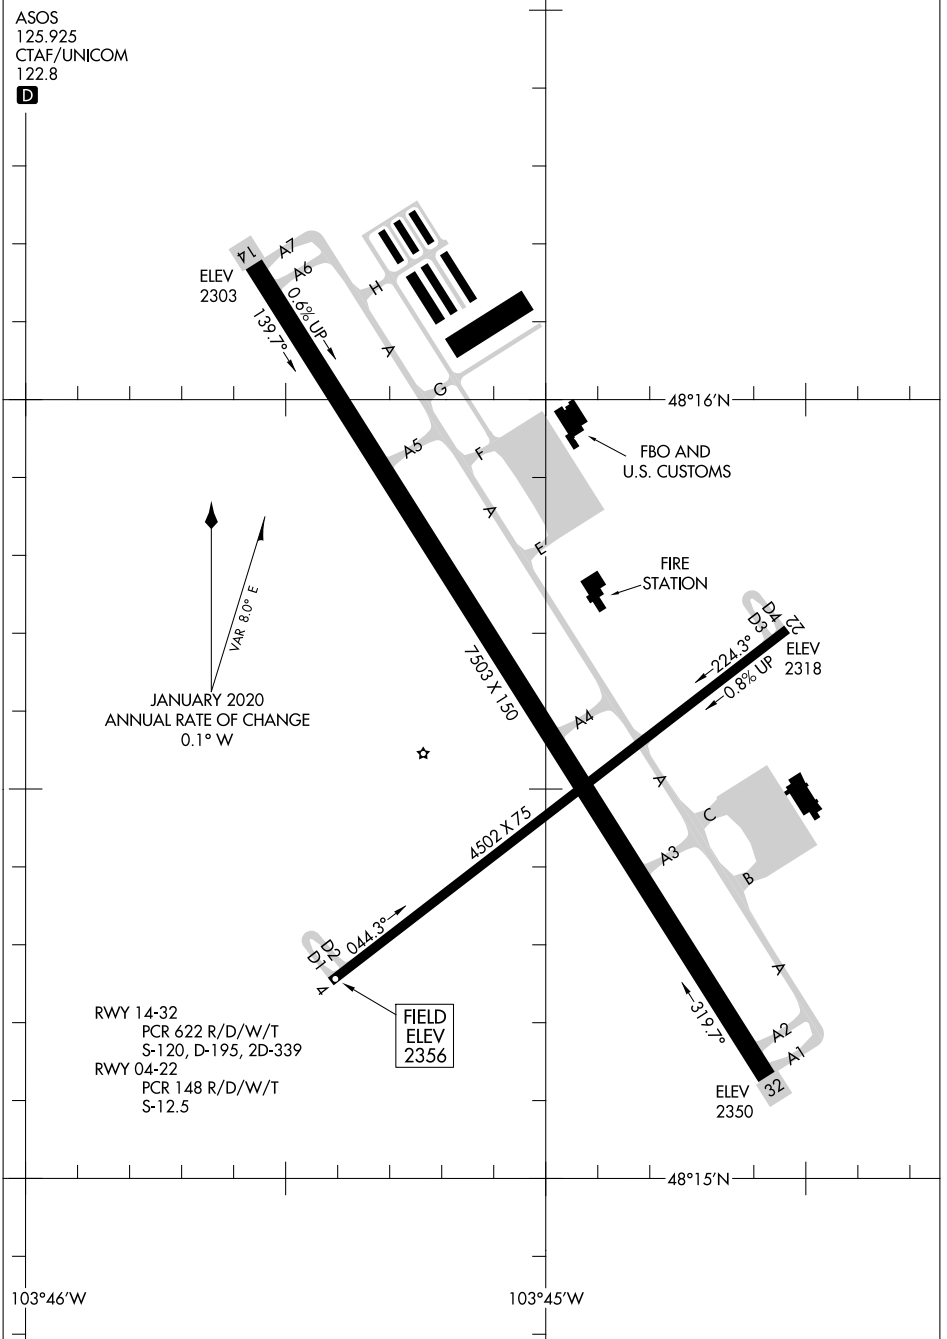

# AIRPORT DIAGRAM

AL-11234 (FAA)

WILLISTON BASIN INTL (XWA)  
WILLISTON, NORTH DAKOTA

ASOS  
125.925  
CTAF/UNICOM  
122.8

NC-1, 05 SEP 2024 to 03 OCT 2024

NC-1, 05 SEP 2024 to 03 OCT 2024

RWY 14-32  
PCR 622 R/D/W/T  
S-120, D-195, 2D-339  
RWY 04-22  
PCR 148 R/D/W/T  
S-12.5

FIELD  
ELEV  
2356

AIRPORT DIAGRAM  
22363

WILLISTON, NORTH DAKOTA  
WILLISTON BASIN INTL (XWA)