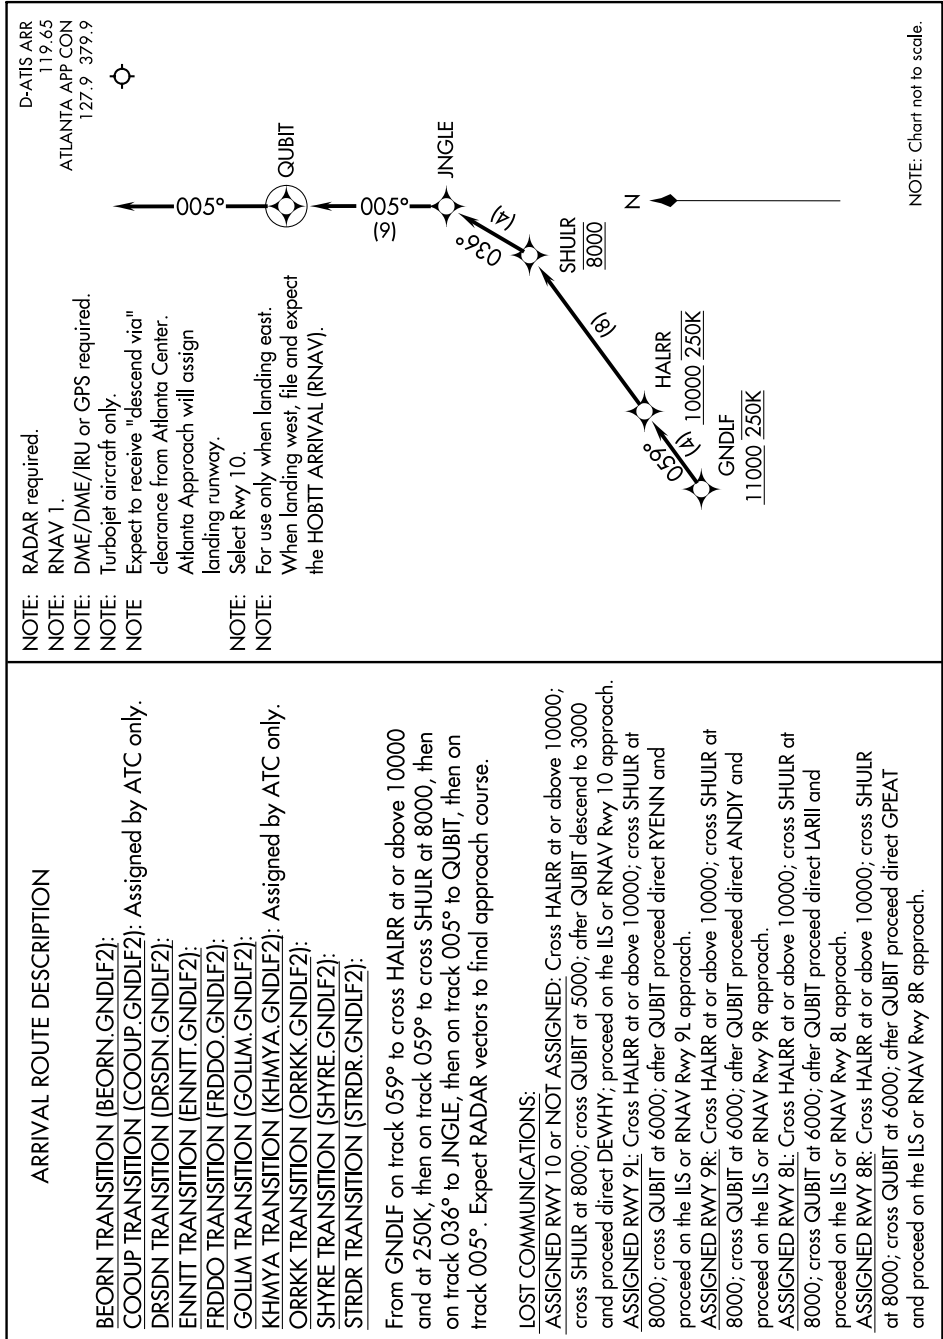

GNDLF TWO ARRIVAL(RNAV) Arrival Routes

SE-4, 03 OCT 2024 to 31 OCT 2024

SE-4, 03 OCT 2024 to 31 OCT 2024