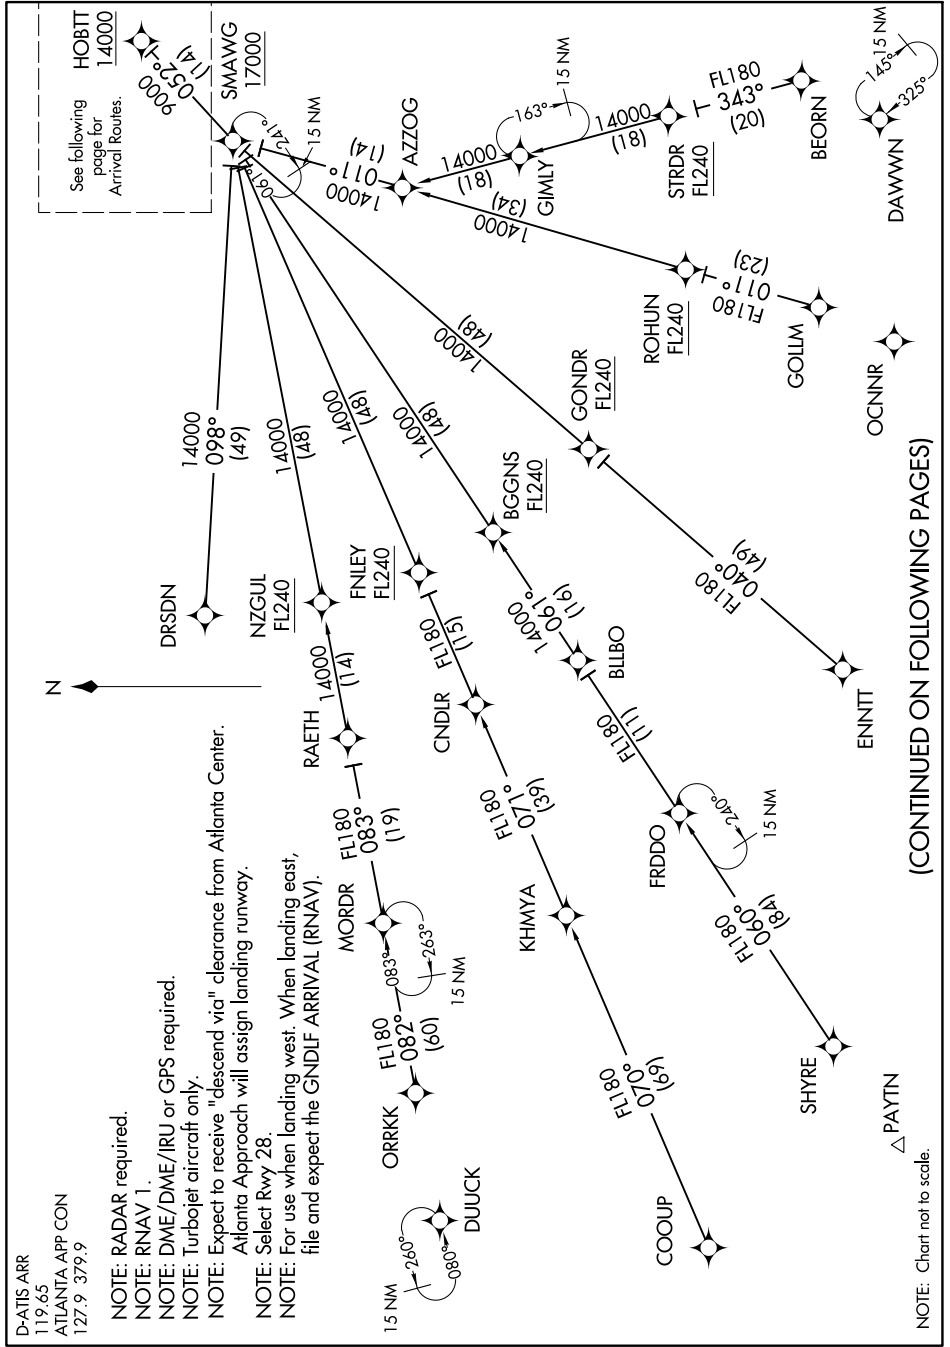

HOBT TWO ARRIVAL(RNAV) Transition Routes

SE-4, 03 OCT 2024 to 31 OCT 2024

(CONTINUED ON FOLLOWING PAGES)

NOTE: Chart not to scale.

SE-4, 03 OCT 2024 to 31 OCT 2024

HOBT TWO ARRIVAL(RNAV) Transition Routes