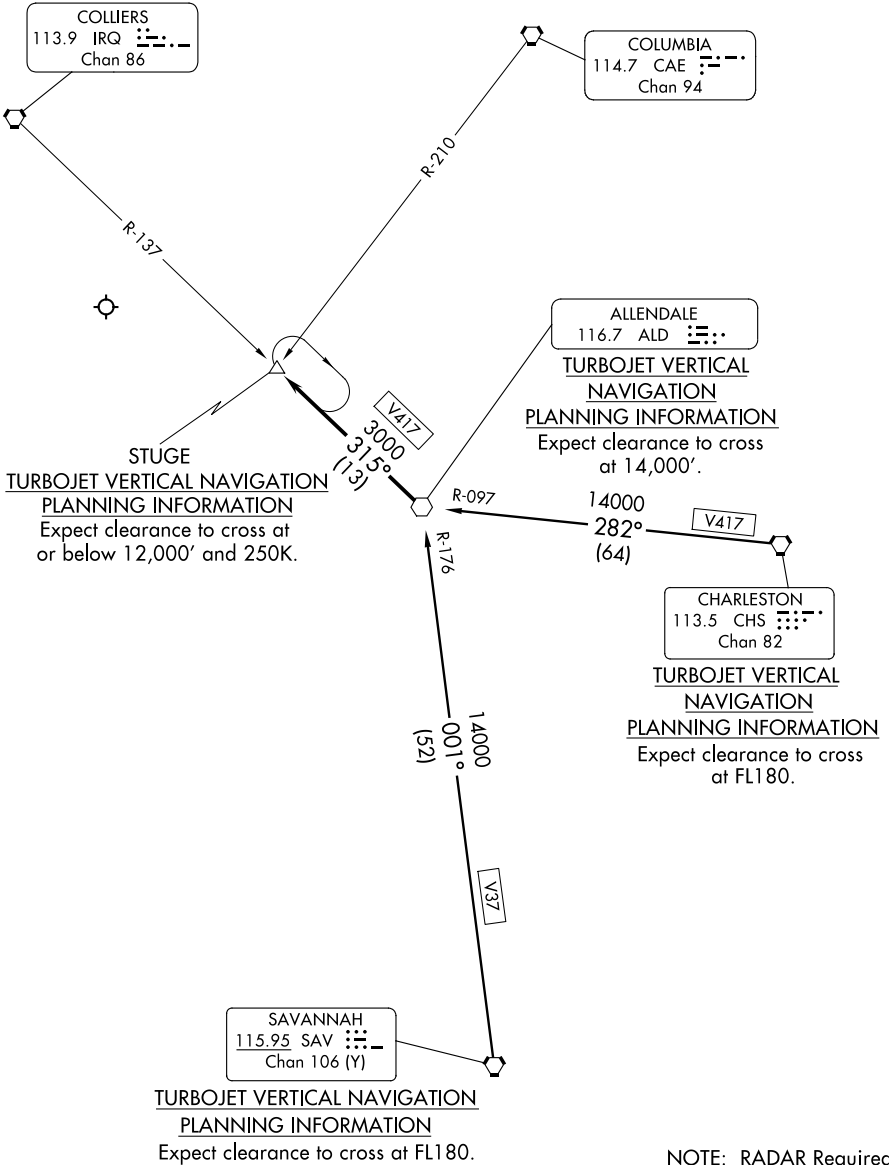

STUGE THREE ARRIVAL

AUGUSTA APP CON ★
119.15 284.625
ATIS
132.75

SE-4, 03 OCT 2024 to 31 OCT 2024

SE-4, 03 OCT 2024 to 31 OCT 2024

(CONTINUED ON FOLLOWING PAGE)