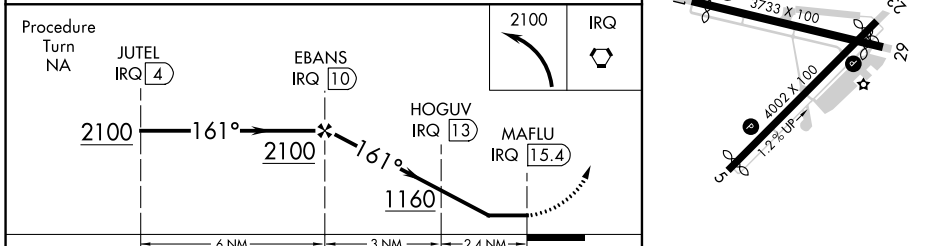

VORTAC IRQ 113.9 Chan 86	APP CRS 161°	Rwy Idg TDZE Apt Elev	N/A N/A 422
--	------------------------	-----------------------------	--

VOR/DME-B
DANIEL FLD (DNL)

⚠ When local altimeter setting not received, use Augusta Rgnl at Bush Fld altimeter setting and increase all MDA 60 feet.
⚠ Procedure NA at night. Helicopter visibility reduction below 1 SM NA.

MISSED APPROACH: Climbing left turn to 2100 direct IRQ VORTAC and hold.

ASOS 135.275	AUGUSTA APP CON ★ 126.8 270.3	UNICOM 123.05 (CTAF) 0
------------------------	---	---

CATEGORY	A	B	C	D
C CIRCLING	920-1 498 (500-1)		1400-3 978 (1000-3)	