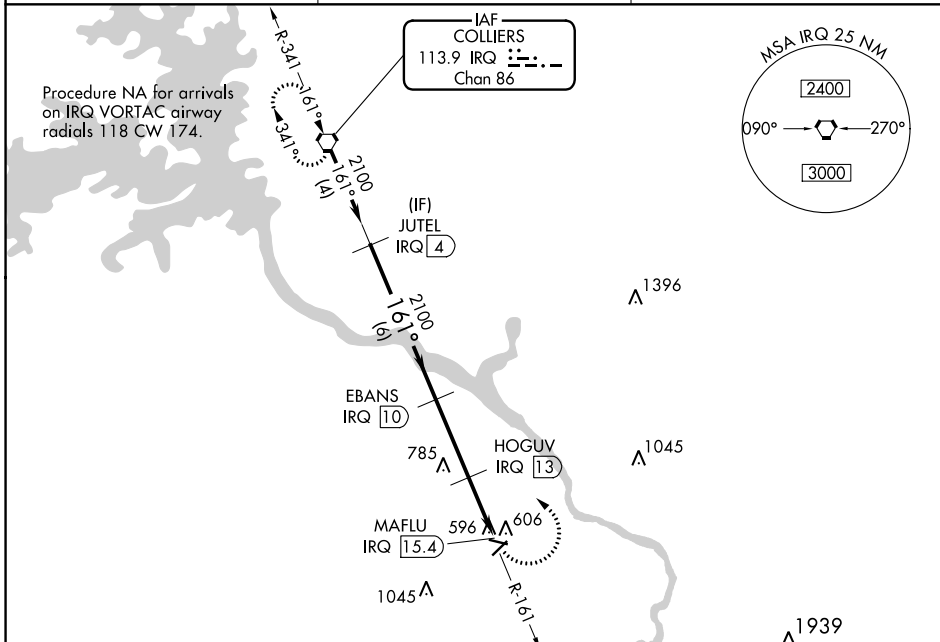

VORTAC IRQ 113.9 Chan 86	APP CRS 161°	Rwy Idg TDZE Apt Elev	N/A N/A 422
--	------------------------	-----------------------------	--

VOR/DME-B
DANIEL FLD (DNL)

⚠ When local altimeter setting not received, use Augusta Rgnl at Bush Fld altimeter setting and increase all MDA 60 feet.
⚠ Procedure NA at night. Helicopter visibility reduction below 1 SM NA.

MISSED APPROACH: Climbing left turn to 2100 direct IRQ VORTAC and hold.

ASOS 135.275	AUGUSTA APP CON ★ 126.8 270.3	UNICOM 123.05 (CTAF) 0
------------------------	---	---

CATEGORY	A	B	C	D
C CIRCLING	920-1 498 (500-1)		1400-3 978 (1000-3)	

REIL Rwy 11 **0**
MIRL Rwys 5-23 and 11-29 **0**

SE-4, 03 OCT 2024 to 31 OCT 2024

SE-4, 03 OCT 2024 to 31 OCT 2024