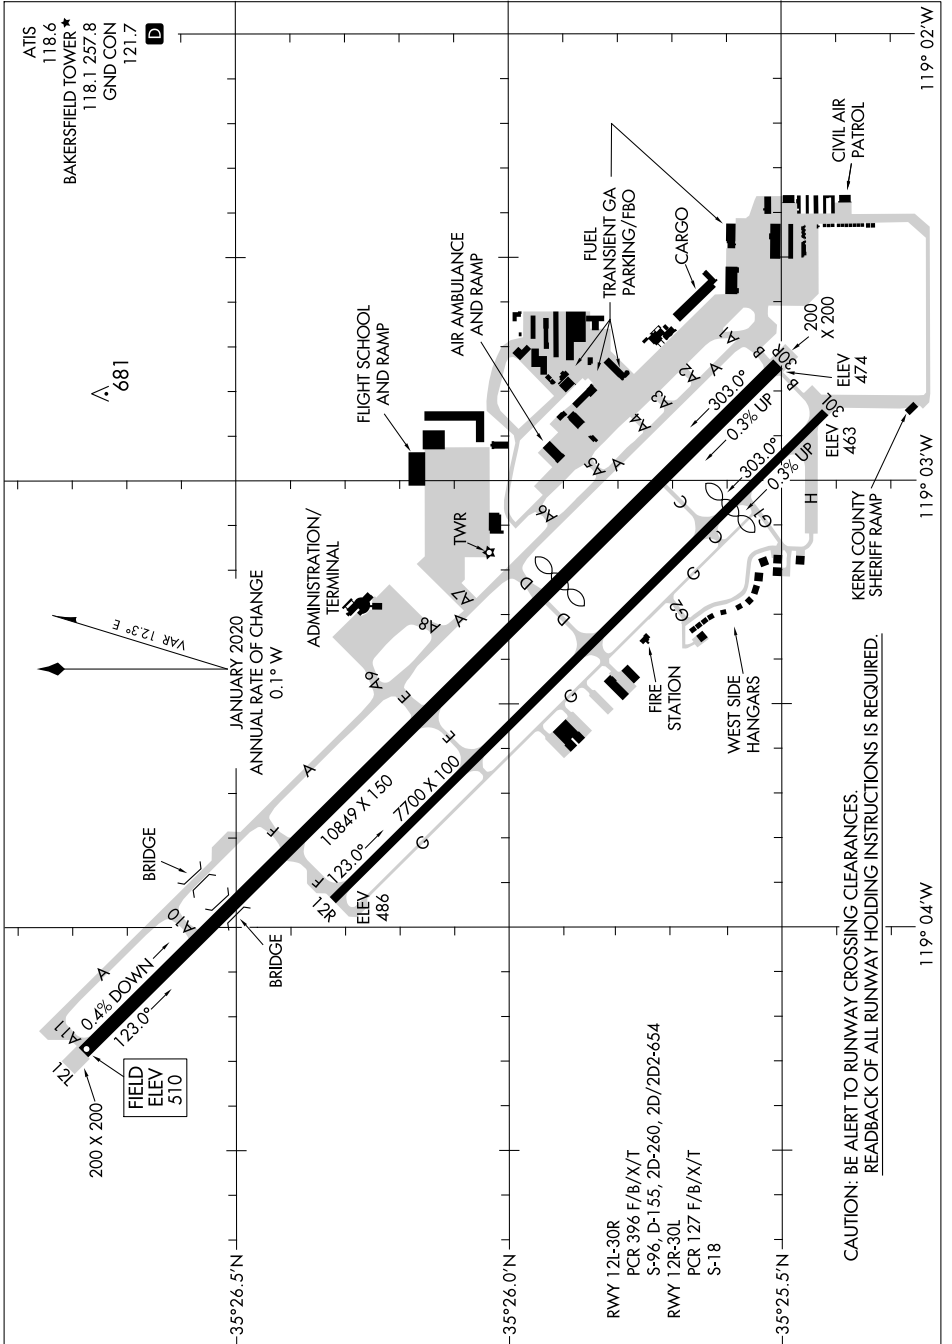

AIRPORT DIAGRAM

AL-36 (FAA)

MEADOWS FLD (BFL)
BAKERSFIELD, CALIFORNIA

SW-3, 03 OCT 2024 to 31 OCT 2024

SW-3, 03 OCT 2024 to 31 OCT 2024

AIRPORT DIAGRAM

BAKERSFIELD, CALIFORNIA
MEADOWS FLD (BFL)

CAUTION: BE ALERT TO RUNWAY CROSSING CLEARANCES.
READBACK OF ALL RUNWAY HOLDING INSTRUCTIONS IS REQUIRED.