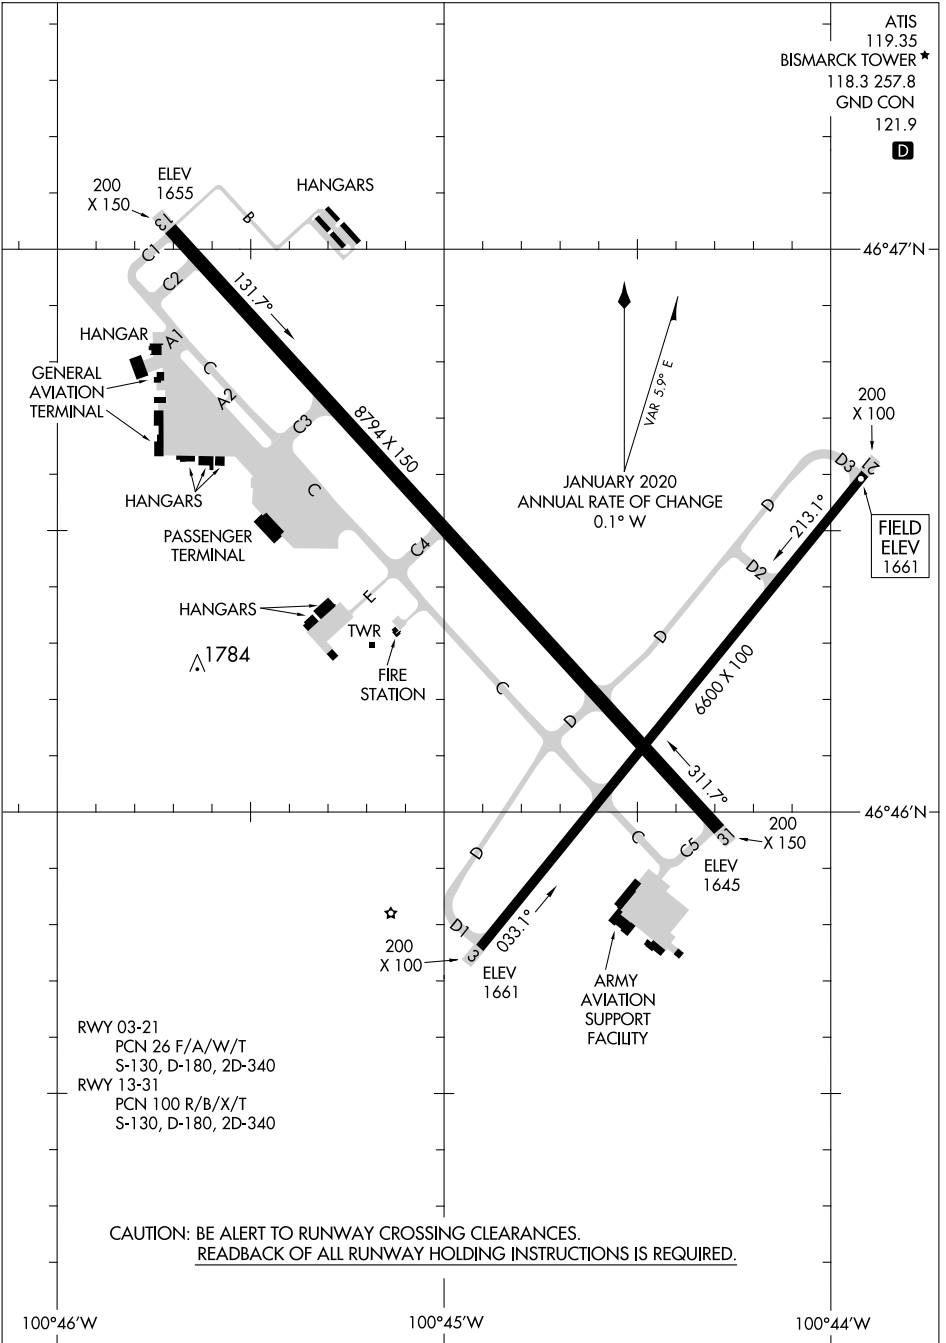

22307

AIRPORT DIAGRAM

AL-51 (FAA)

BISMARCK MUNI (BIS)
BISMARCK, NORTH DAKOTA

ATIS 119.35
 BISMARCK TOWER ★ 118.3 257.8
 GND CON 121.9
D

NC-1, 03 OCT 2024 to 31 OCT 2024

NC-1, 03 OCT 2024 to 31 OCT 2024

RWY 03-21
 PCN 26 F/A/W/T
 S-130, D-180, 2D-340
 RWY 13-31
 PCN 100 R/B/X/T
 S-130, D-180, 2D-340

CAUTION: BE ALERT TO RUNWAY CROSSING CLEARANCES.
READBACK OF ALL RUNWAY HOLDING INSTRUCTIONS IS REQUIRED.

AIRPORT DIAGRAM

22307

BISMARCK, NORTH DAKOTA
BISMARCK MUNI (BIS)