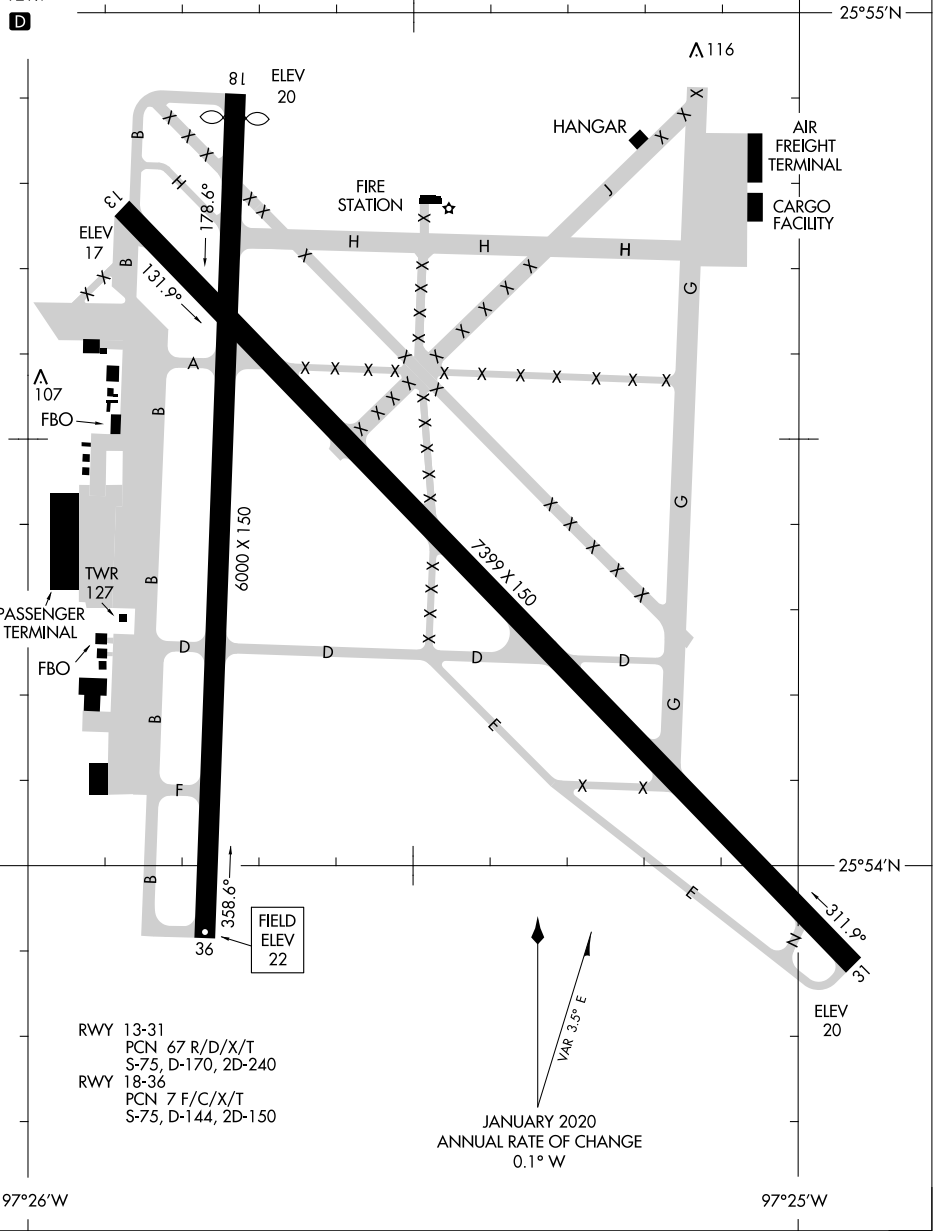

22139

AIRPORT DIAGRAM

BROWNSVILLE/SOUTH PADRE ISLAND INTL (BRO)
AL-61 (FAA)
BROWNSVILLE, TEXAS

ATIS
128.55
BROWNSVILLE TOWER*
118.9 239.3
GND CON
121.9

CAUTION: BE ALERT TO RUNWAY CROSSING CLEARANCES.
READBCK OF ALL RUNWAY HOLDING INSTRUCTIONS IS REQUIRED.

SC-3, 03 OCT 2024 to 31 OCT 2024

SC-3, 03 OCT 2024 to 31 OCT 2024

AIRPORT DIAGRAM

22139

BROWNSVILLE, TEXAS
BROWNSVILLE/SOUTH PADRE ISLAND INTL (BRO)