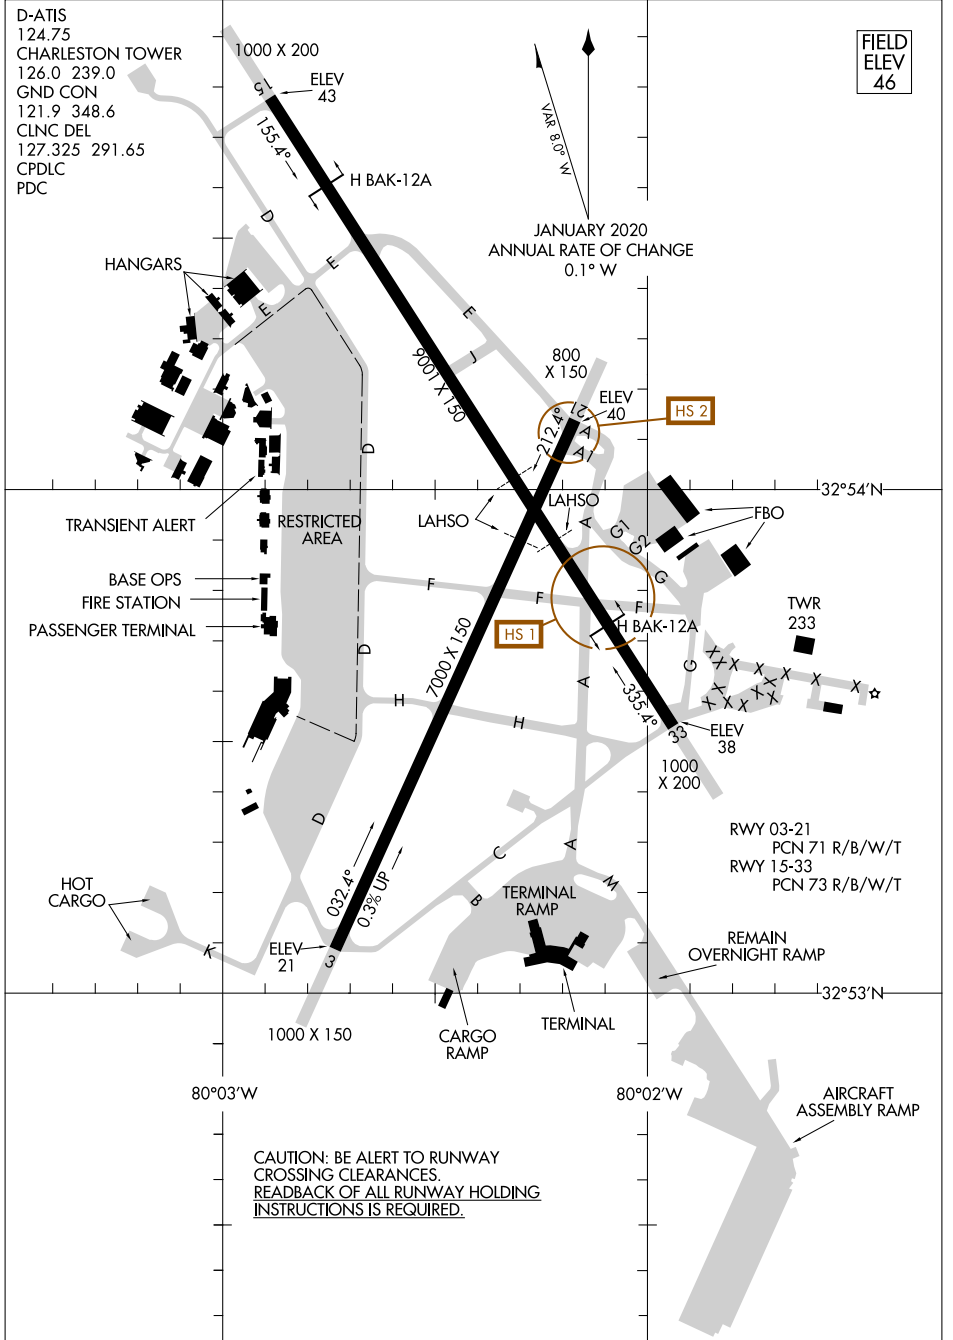

23110

# AIRPORT DIAGRAM

AL-76 (FAA)

CHARLESTON AFB/INTL (CHS)  
CHARLESTON, SOUTH CAROLINA

SE-2, 03 OCT 2024 to 31 OCT 2024

SE-2, 03 OCT 2024 to 31 OCT 2024

# AIRPORT DIAGRAM

23110

CHARLESTON, SOUTH CAROLINA  
CHARLESTON AFB/INTL (CHS)