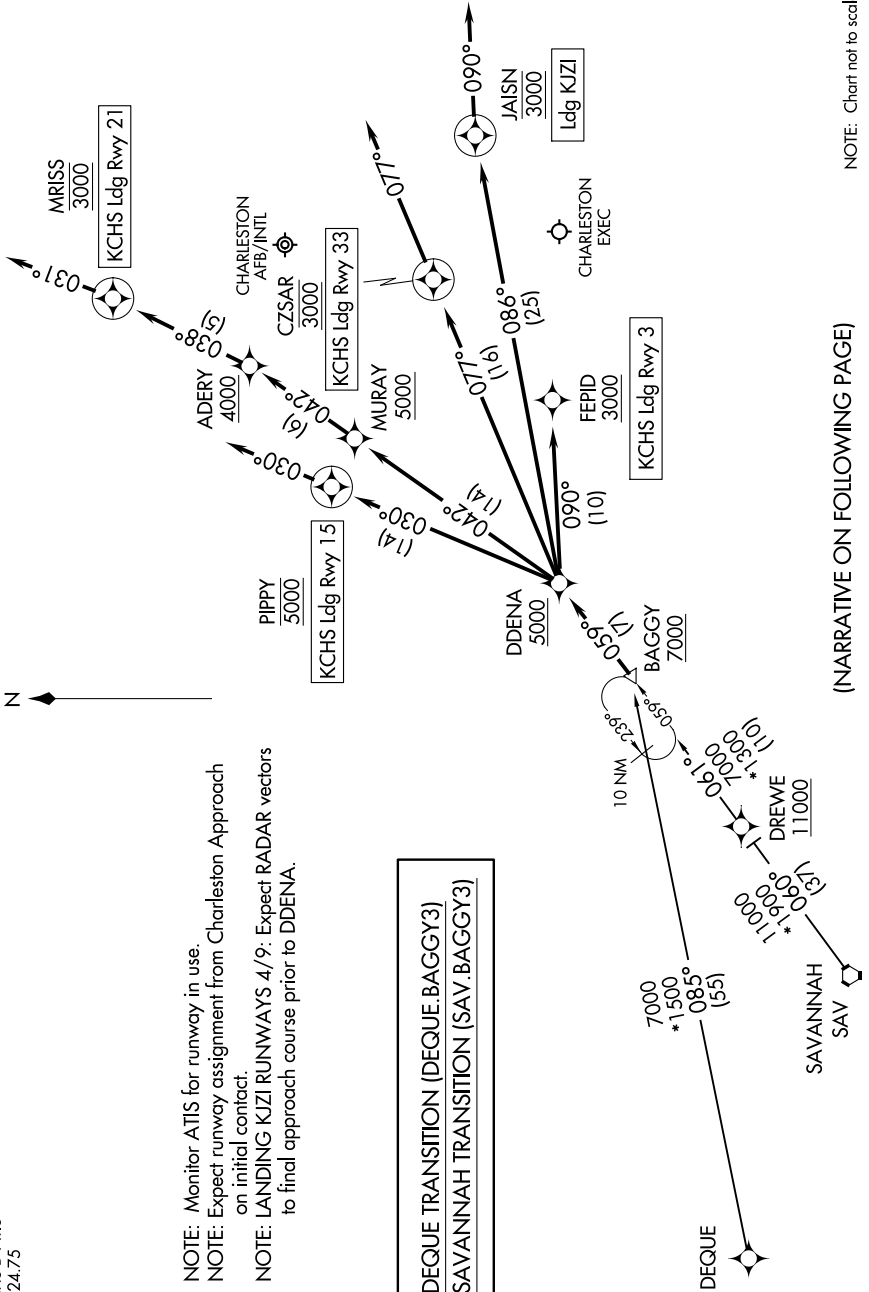

BAGGY THREE ARRIVAL (RNAV)

CHARLESTON, SOUTH CAROLINA

SE-2, 03 OCT 2024 to 31 OCT 2024

CHARLESTON APP CON
120.7 306.925
CHS D-ATIS
124.75

RNAV 1 - DME/DME/IRU or GPS.
RADAR required.

NOTE: Chart not to scale.

(NARRATIVE ON FOLLOWING PAGE)

SE-2, 03 OCT 2024 to 31 OCT 2024

BAGGY THREE ARRIVAL (RNAV)

CHARLESTON, SOUTH CAROLINA