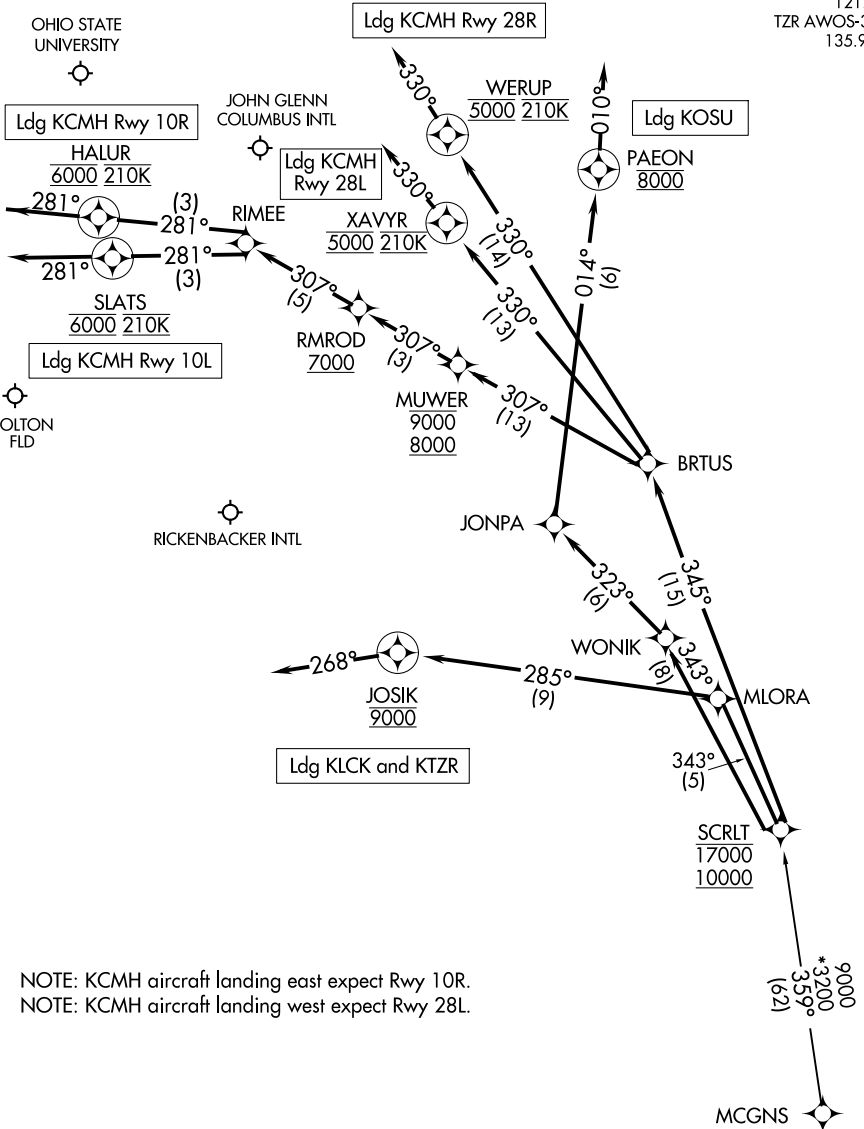

SCRLT ONE ARRIVAL (RNAV)

COLUMBUS, OHIO

RNAV 1 - DME/DME/IRU or GPS.
RADAR required.

COLUMBUS APP CON 134.0
 CMH D-ATIS 124.6
 LCK ATIS 132.75
 OSU ATIS 121.35
 TZR AWOS-3PT 135.925

EC-2, 03 OCT 2024 to 31 OCT 2024

EC-2, 03 OCT 2024 to 31 OCT 2024

(NARRATIVE ON FOLLOWING PAGE)

NOTE: Chart not to scale.

SCRLT ONE ARRIVAL (RNAV)

COLUMBUS, OHIO