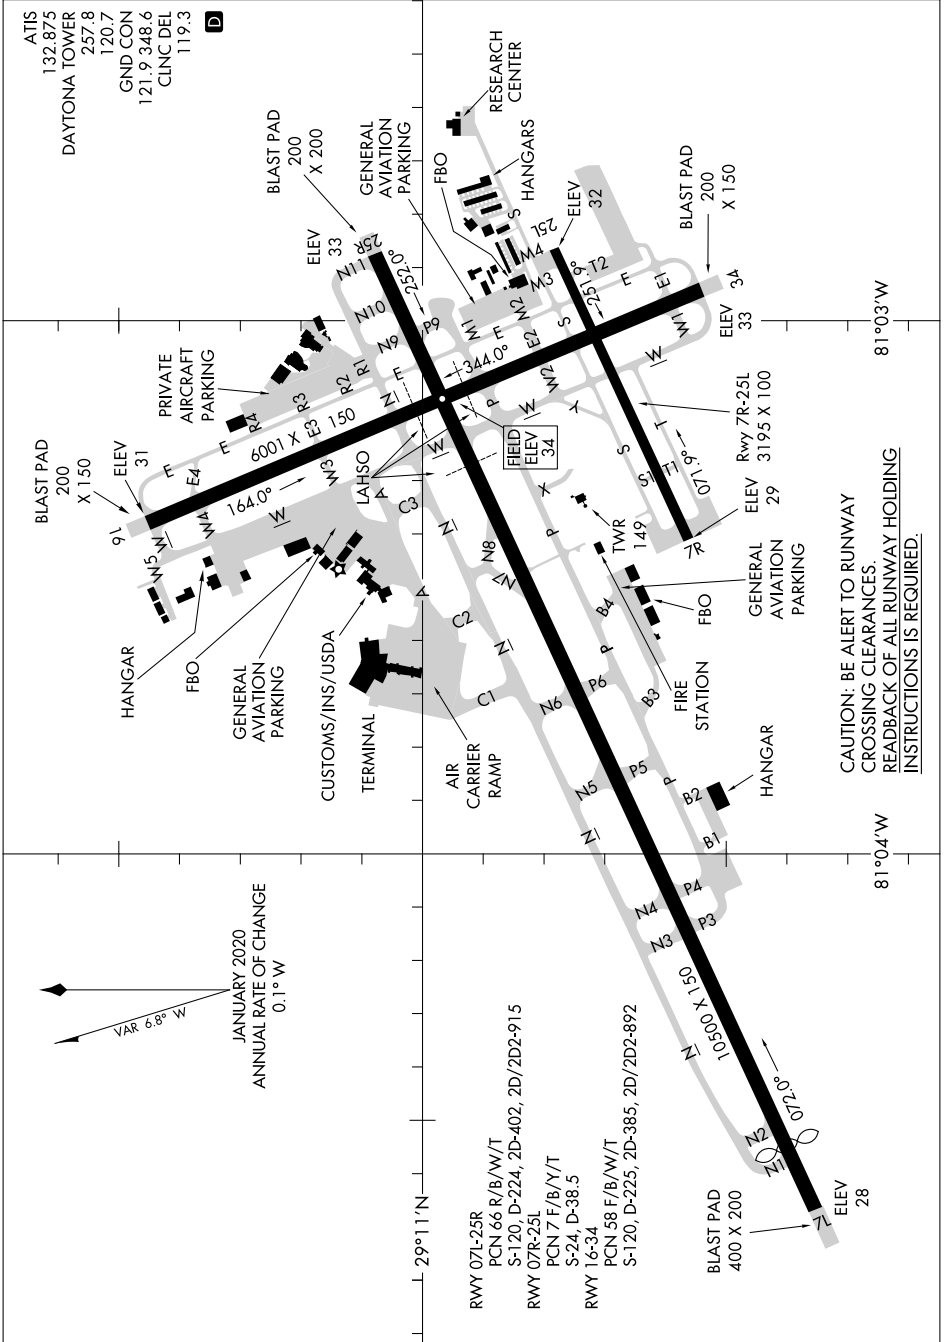

# AIRPORT DIAGRAM

DAYTONA BEACH INTL (DAB)  
DAYTONA BEACH, FLORIDA

AL-110 (FAA)

SE-3, 03 OCT 2024 to 31 OCT 2024

SE-3, 03 OCT 2024 to 31 OCT 2024

# AIRPORT DIAGRAM

DAYTONA BEACH, FLORIDA  
DAYTONA BEACH INTL (DAB)