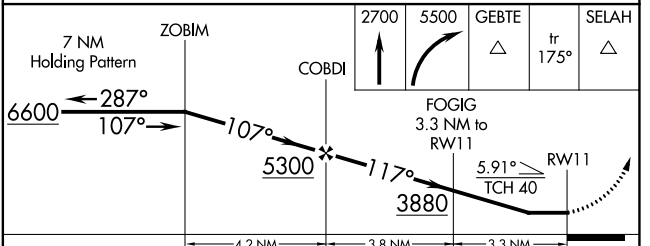

APP CRS	Rwy Idg	N/A
117°	TDZE	N/A
	Apt Elev	1763

RNAV (GPS)-C

BOWERS FLD (ELN)

⚠ DME/DME RNP-0.3 NA. When local altimeter setting not received, use Pangborn Memorial altimeter setting: Increase all MDA 140 feet; increase Cats B/C visibility ¼ SM.

⚠ MISSED APPROACH: Climb to 2700 then climbing right turn to 5500 direct GEBTE and on track 175° to SELAH and hold.

ASOS 118.375	SEATTLE CENTER 132.6 269.35	UNICOM 123.0 (CTAF) 0
------------------------	---------------------------------------	---------------------------------

CATEGORY	A	B	C	D
CIRCLING	2660-1¼	897 (900-1¼)	2660-2¾ 897 (900-2¾)	2760-3 997 (1000-3)

NW-1, 03 OCT 2024 to 31 OCT 2024

NW-1, 03 OCT 2024 to 31 OCT 2024