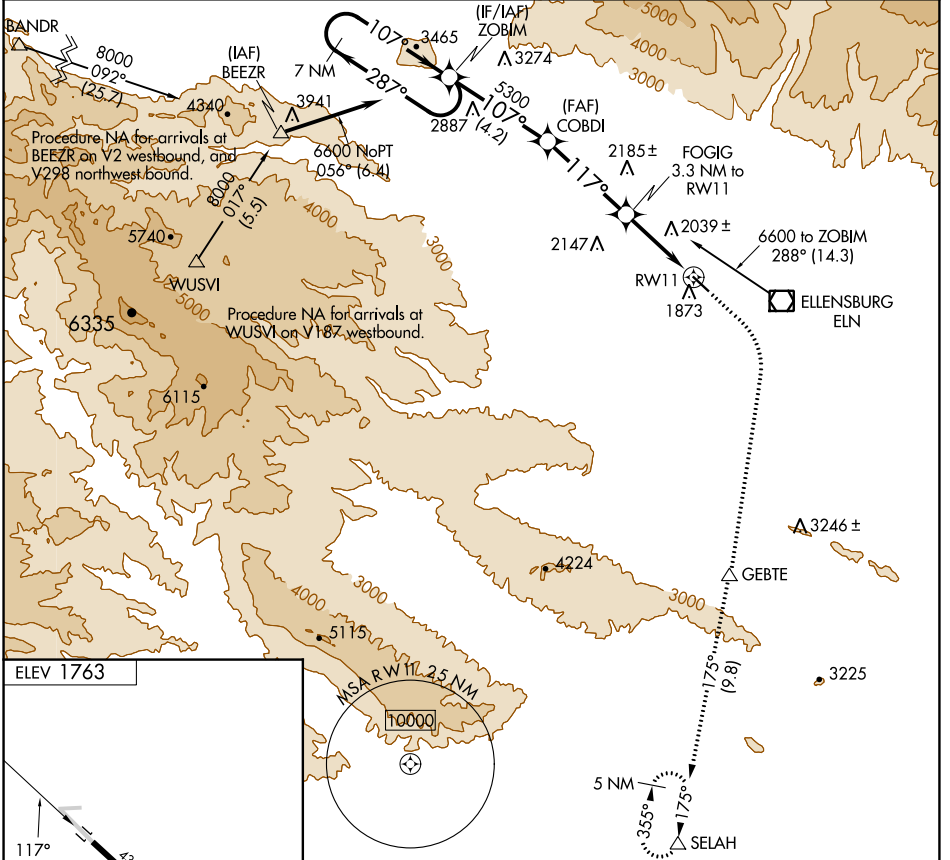

APP CRS	Rwy Idg	N/A
117°	TDZE	N/A
	Apt Elev	1763

RNAV (GPS)-C

BOWERS FLD (ELN)

⚠ DME/DME RNP-0.3 NA. When local altimeter setting not received, use Pangborn Memorial altimeter setting: Increase all MDA 140 feet; increase Cats B/C visibility ¼ SM.

⚠ MISSED APPROACH: Climb to 2700 then climbing right turn to 5500 direct GEBTE and on track 175° to SELAH and hold.

ASOS 118.375	SEATTLE CENTER 132.6 269.35	UNICOM 123.0 (CTAF) 0
------------------------	---------------------------------------	---------------------------------

CATEGORY	A	B	C	D
CIRCLING	2660-1¼	897 (900-1¼)	2660-2¾ 897 (900-2¾)	2760-3 997 (1000-3)

NW-1, 03 OCT 2024 to 31 OCT 2024

NW-1, 03 OCT 2024 to 31 OCT 2024