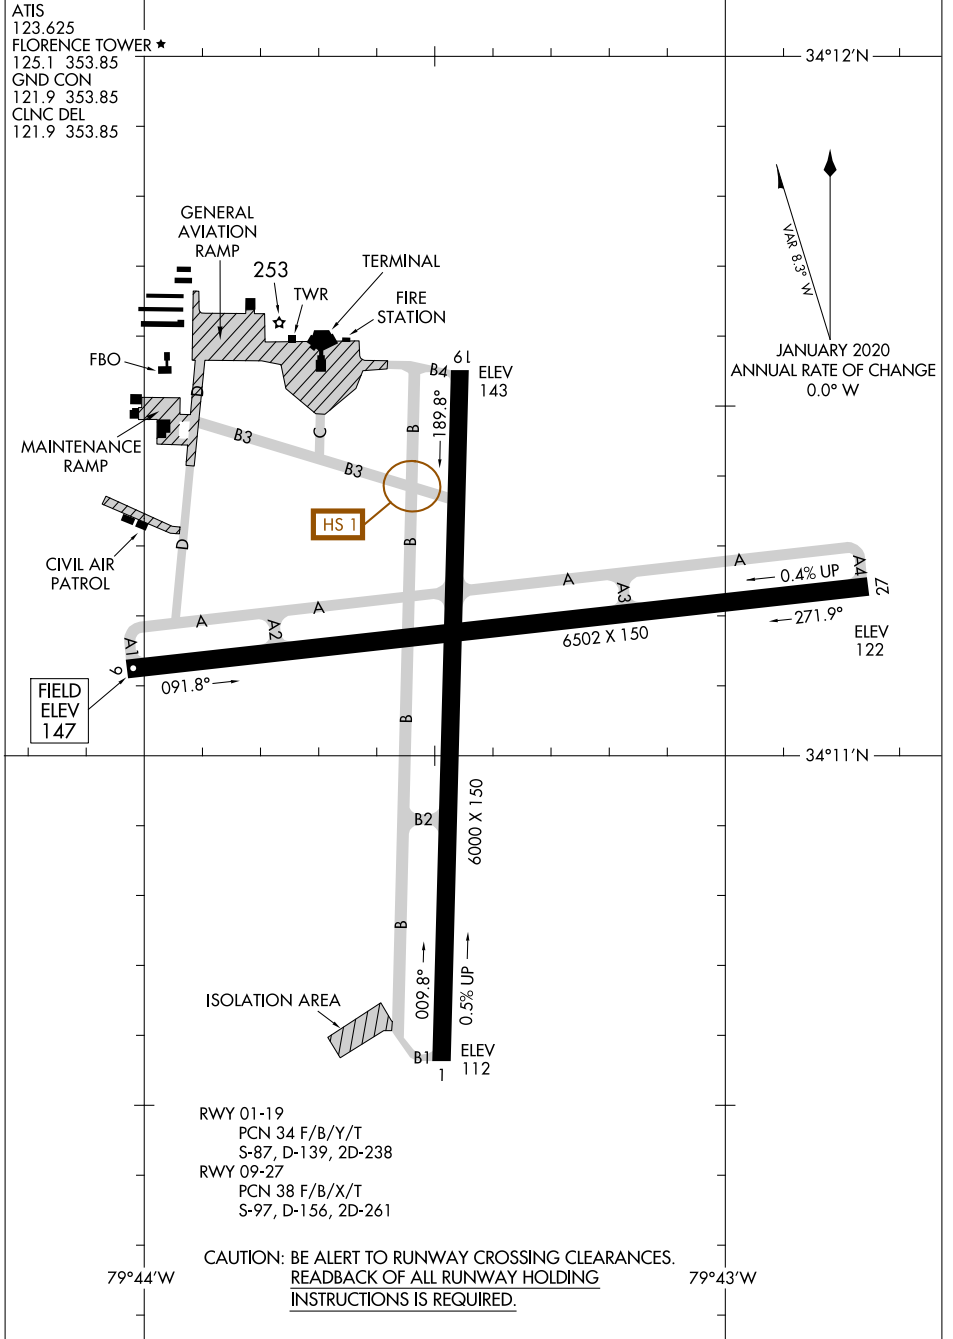

24025

# AIRPORT DIAGRAM

AL-145 (FAA)

FLORENCE RGNL (FLO)  
FLORENCE, SOUTH CAROLINA

SE-2, 03 OCT 2024 to 31 OCT 2024

SE-2, 03 OCT 2024 to 31 OCT 2024

# AIRPORT DIAGRAM

24025

FLORENCE, SOUTH CAROLINA  
FLORENCE RGNL (FLO)