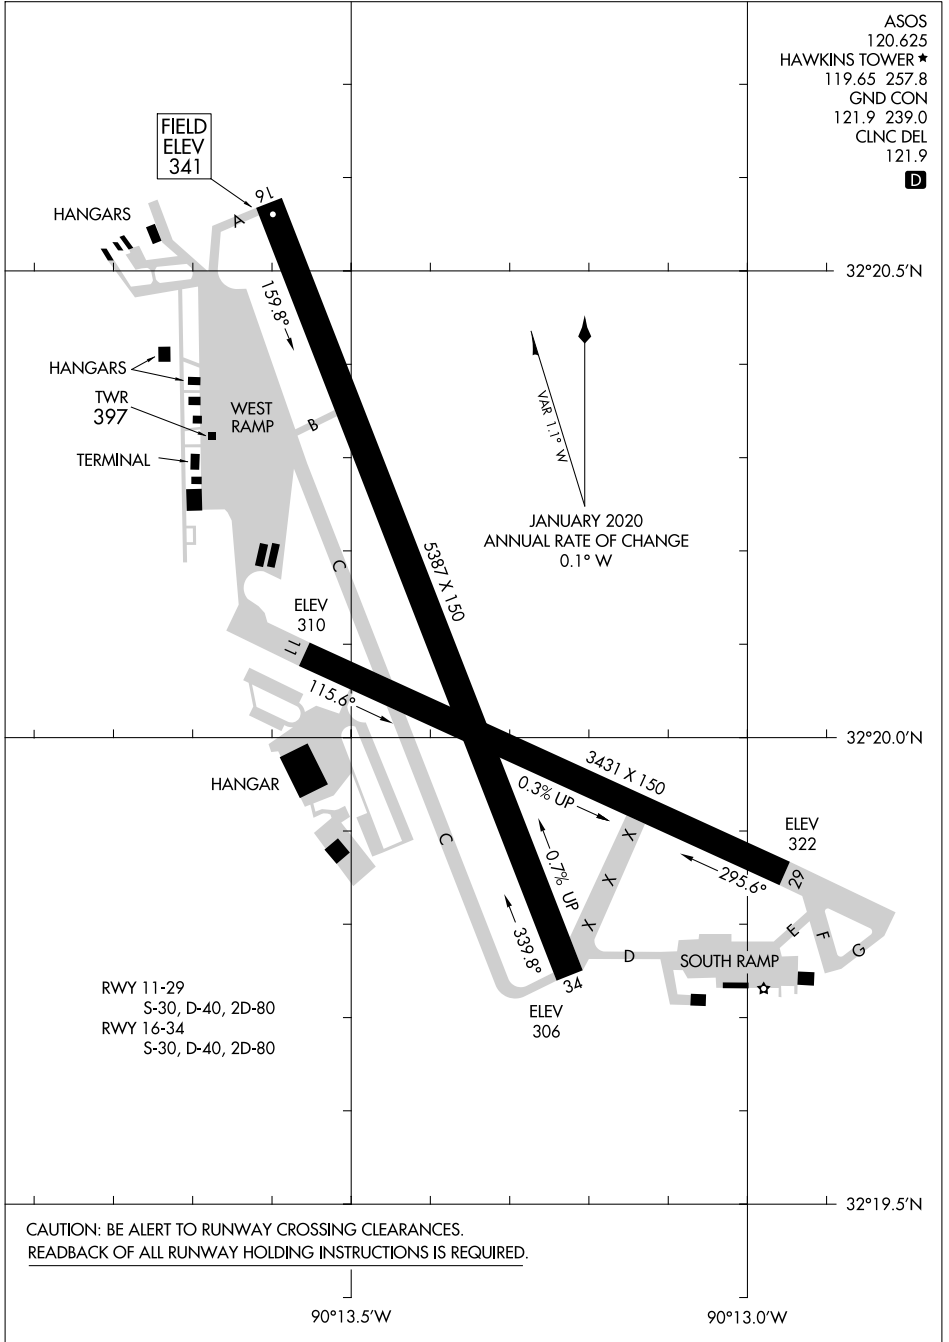

AIRPORT DIAGRAM

AL-206 (FAA)

HAWKINS FLD (HKS)
JACKSON, MISSISSIPPI

ASOS 120.625
 HAWKINS TOWER ★ 119.65 257.8
 GND CON 121.9 239.0
 CLNC DEL 121.9

D

SC-4, 03 OCT 2024 to 31 OCT 2024

SC-4, 03 OCT 2024 to 31 OCT 2024

CAUTION: BE ALERT TO RUNWAY CROSSING CLEARANCES.
 READBACK OF ALL RUNWAY HOLDING INSTRUCTIONS IS REQUIRED.

AIRPORT DIAGRAM

JACKSON, MISSISSIPPI
HAWKINS FLD (HKS)