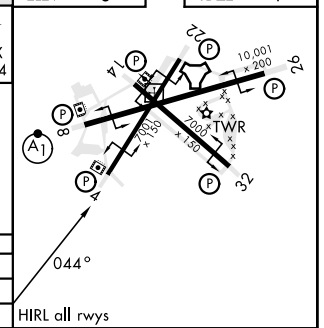

KEY WEST, FLORIDA

COPTER TACAN W RWY 4

TACAN NQX Chan 78	APCH CRS 044°	Rwy Idg 7001	TDZE 4
		Arprt Elev 6	

AL-214 [USN] KEY WEST NAS (BOCA CHICA FLD) (KNQX)

RADAR required

MISSED APPROACH: Climb to 1600 via NQX TACAN R-224 to NQX, then via NQX R-094 to CANIN and hold

ATIS ★ 307.025	NAVY KEY WEST APP CON 124.025 313.7	NAVY KEY WEST TOWER ★ 118.575 361.25	GND CON 121.7 336.45	CLNC DEL 121.2 357.4	ASR/PAR
-------------------	--	---	-------------------------	-------------------------	---------

EMERG SAFE ALT 100 NM 15,000		ELEV 6	TDZE 4
SUENG (6)	BICKY (6)	1600 NQX R-224	1600 NQX R-094
1600	1600	1000	2.1 BTARM 1.2
GONVY R-224 (4)		3.12° TCH 35	TACAN
NQX Arc (6)		2.8 NM	0.1
CATEGORY	COPTER		
S-4	360-1	356	(400-1)
CIRCLING	440-1	434	(500-1)

KEY WEST, FLORIDA

24° 34' N - 81° 41' W

KEY WEST NAS (BOCA CHICA FLD) (KNQX)

Amtd 2 23FEB23

COPTER TACAN W RWY 4

SE-3, 03 OCT 2024 to 31 OCT 2024

SE-3, 03 OCT 2024 to 31 OCT 2024