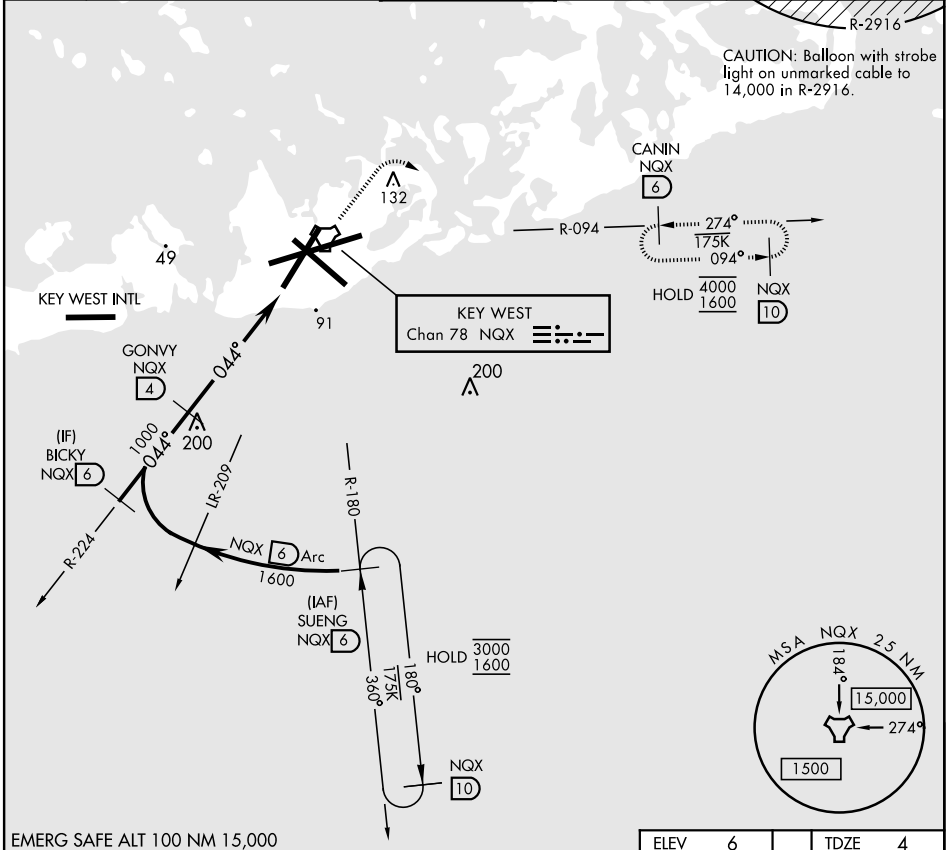

KEY WEST, FLORIDA

COPTER TACAN W RWY 4

TACAN NQX Chan 78	APCH CRS 044°	Rwy Idg 7001	TDZE 4
		Arprt Elev 6	

AL-214 [USN] KEY WEST NAS (BOCA CHICA FLD) (KNQX)

RADAR required

MISSED APPROACH: Climb to 1600 via NQX TACAN R-224 to NQX, then via NQX R-094 to CANIN and hold

ATIS ★ 307.025	NAVY KEY WEST APP CON 124.025 313.7	NAVY KEY WEST TOWER ★ 118.575 361.25	GND CON 121.7 336.45	CLNC DEL 121.2 357.4	ASR/PAR
-------------------	--	---	-------------------------	-------------------------	---------

EMERG SAFE ALT 100 NM 15,000		ELEV 6	TDZE 4
SUENG (6)	BICKY (6)	1600 NQX R-224	1600 NQX R-094
1600	1600	1000	2.1 BTARM 1.2
GONVY R-224 (4)		3.12° TCH 35	TACAN
NQX Arc (6)		2.8 NM	0.1
CATEGORY	COPTER		
S-4	360-1	356	(400-1)
CIRCLING	440-1	434	(500-1)

KEY WEST, FLORIDA

24° 34' N - 81° 41' W

KEY WEST NAS (BOCA CHICA FLD) (KNQX)

Amtd 2 23FEB23

COPTER TACAN W RWY 4

SE-3, 03 OCT 2024 to 31 OCT 2024

SE-3, 03 OCT 2024 to 31 OCT 2024