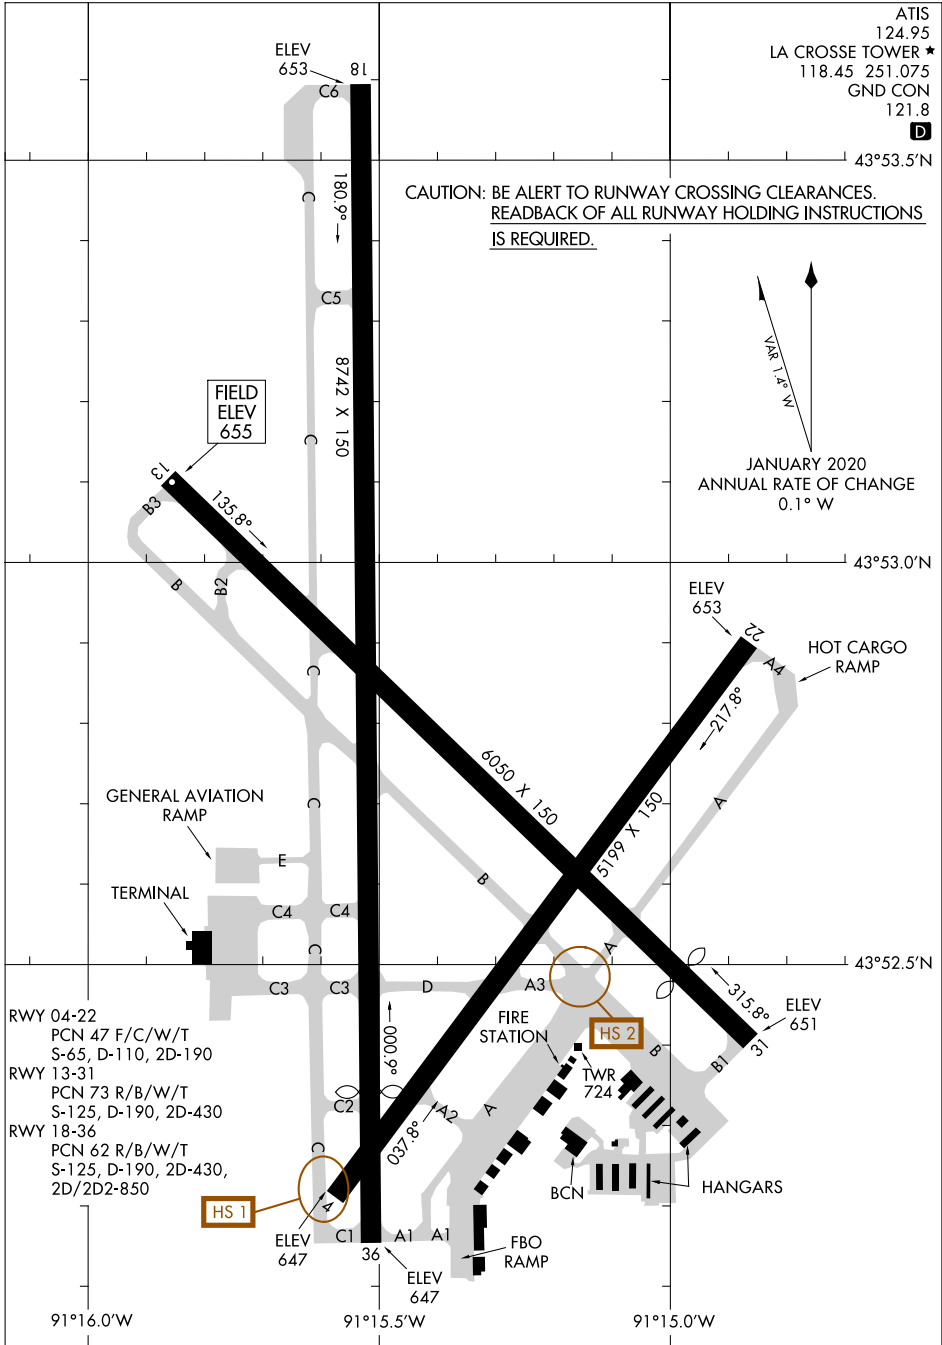

22139

AIRPORT DIAGRAM

AL-219 (FAA)

LA CROSSE RGNL (LSE)
LA CROSSE, WISCONSIN

ATIS 124.95
LA CROSSE TOWER ★ 118.45 251.075
GND CON 121.8
D

CAUTION: BE ALERT TO RUNWAY CROSSING CLEARANCES.
READBACK OF ALL RUNWAY HOLDING INSTRUCTIONS IS REQUIRED.

▲
MAG 1.1° M
JANUARY 2020
ANNUAL RATE OF CHANGE
0.1° W

EC-3, 03 OCT 2024 to 31 OCT 2024

EC-3, 03 OCT 2024 to 31 OCT 2024

AIRPORT DIAGRAM

22139

LA CROSSE, WISCONSIN
LA CROSSE RGNL (LSE)