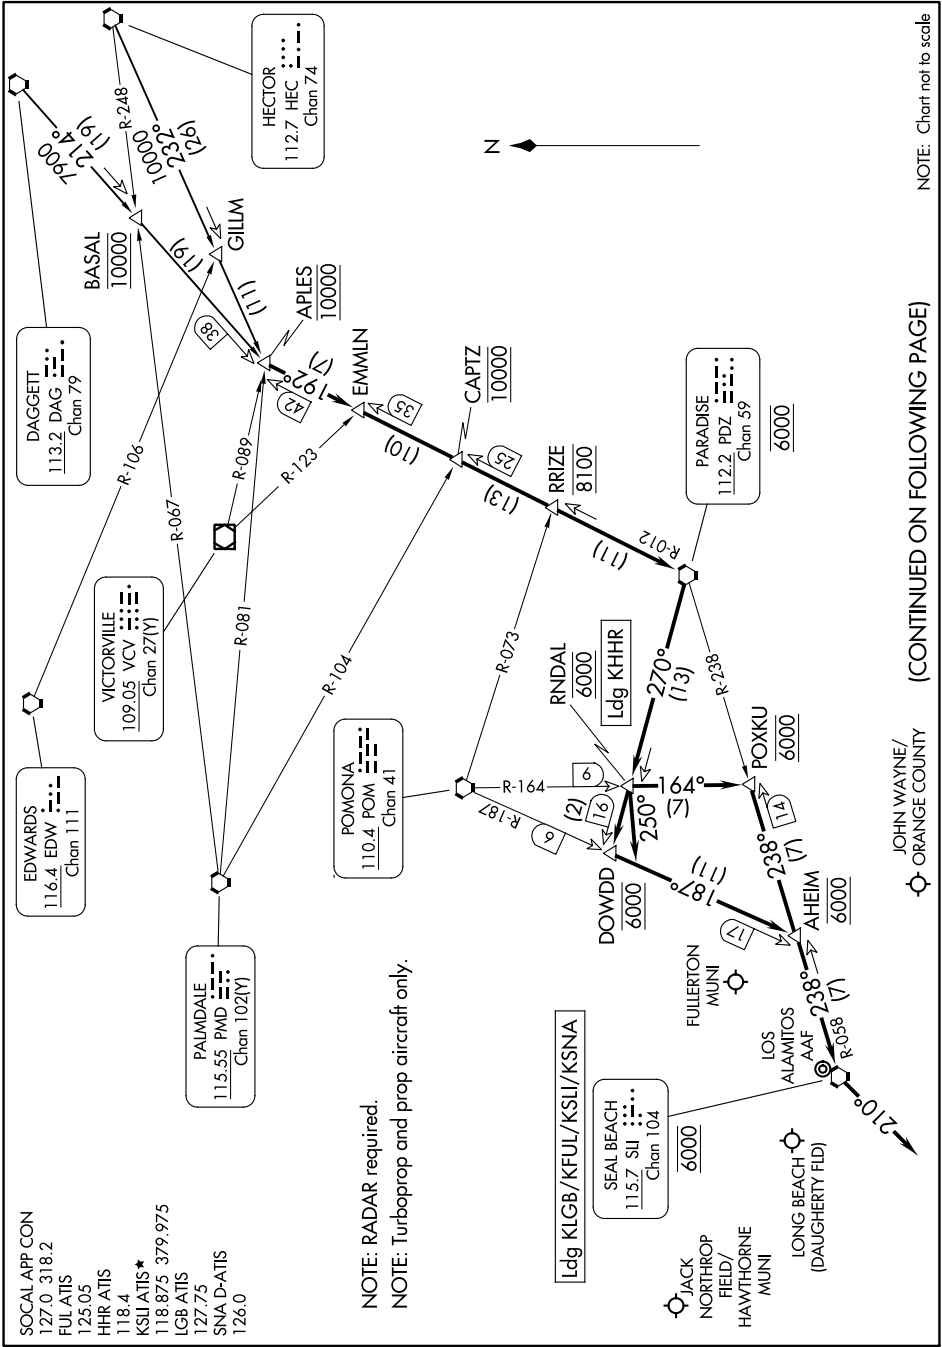

EMMLN ONE ARRIVAL

SW-3, 03 OCT 2024 to 31 OCT 2024

EMMLN ONE ARRIVAL

(CONTINUED ON FOLLOWING PAGE)

JOHN WAYNE/
ORANGE COUNTY

NOTE: Chart not to scale

SW-3, 03 OCT 2024 to 31 OCT 2024