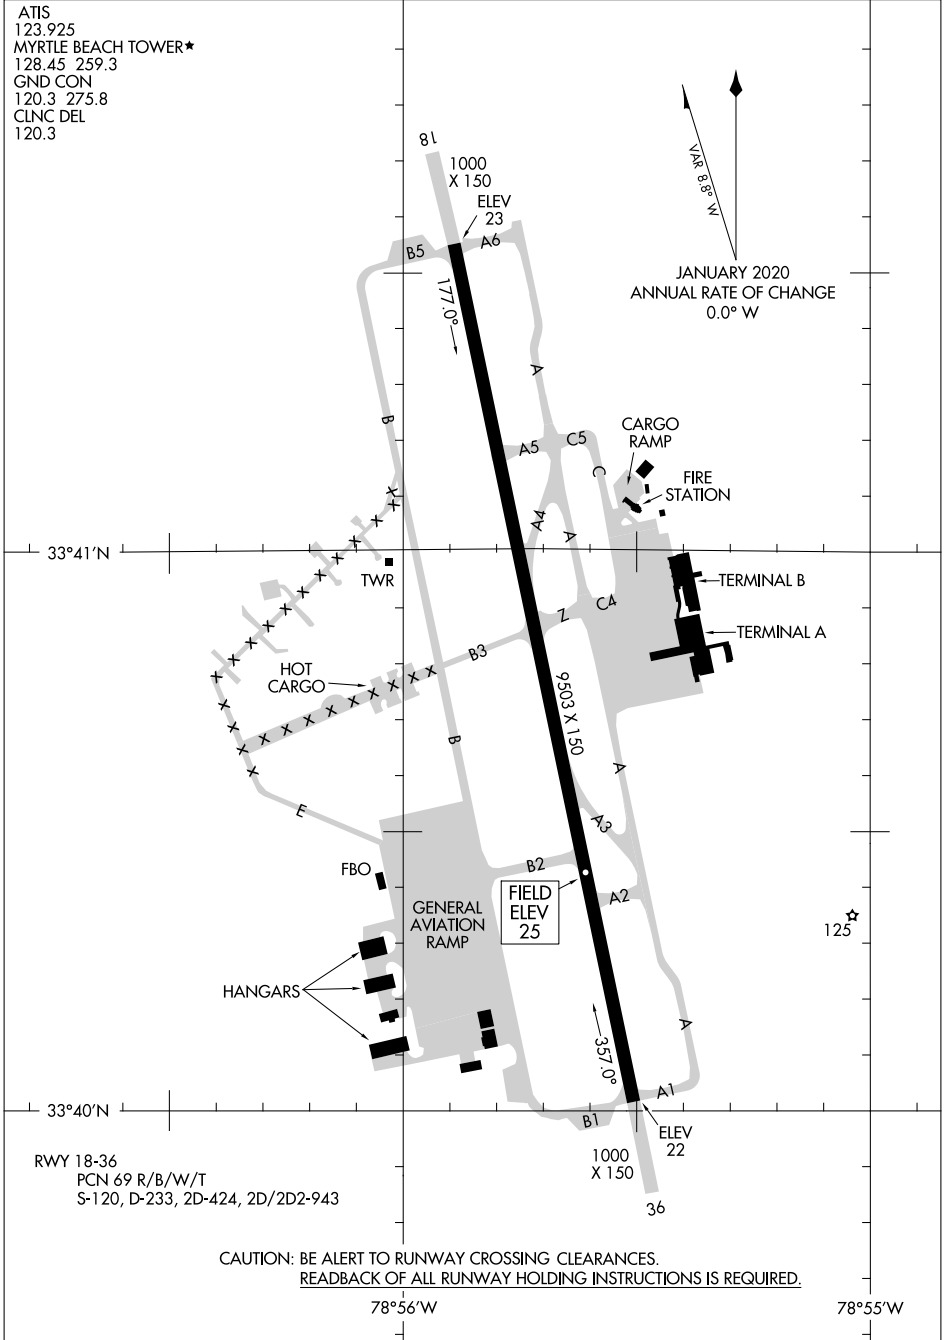

# AIRPORT DIAGRAM

AL-280 (FAA)

MYRTLE BEACH INTL (MYR)  
MYRTLE BEACH, SOUTH CAROLINA

ATIS  
123.925  
MYRTLE BEACH TOWER★  
128.45 259.3  
GND CON  
120.3 275.8  
CLNC DEL  
120.3

VAR 8.8° N  
JANUARY 2020  
ANNUAL RATE OF CHANGE  
0.0° W

SE-2, 03 OCT 2024 to 31 OCT 2024

SE-2, 03 OCT 2024 to 31 OCT 2024

CAUTION: BE ALERT TO RUNWAY CROSSING CLEARANCES.  
READBACK OF ALL RUNWAY HOLDING INSTRUCTIONS IS REQUIRED.