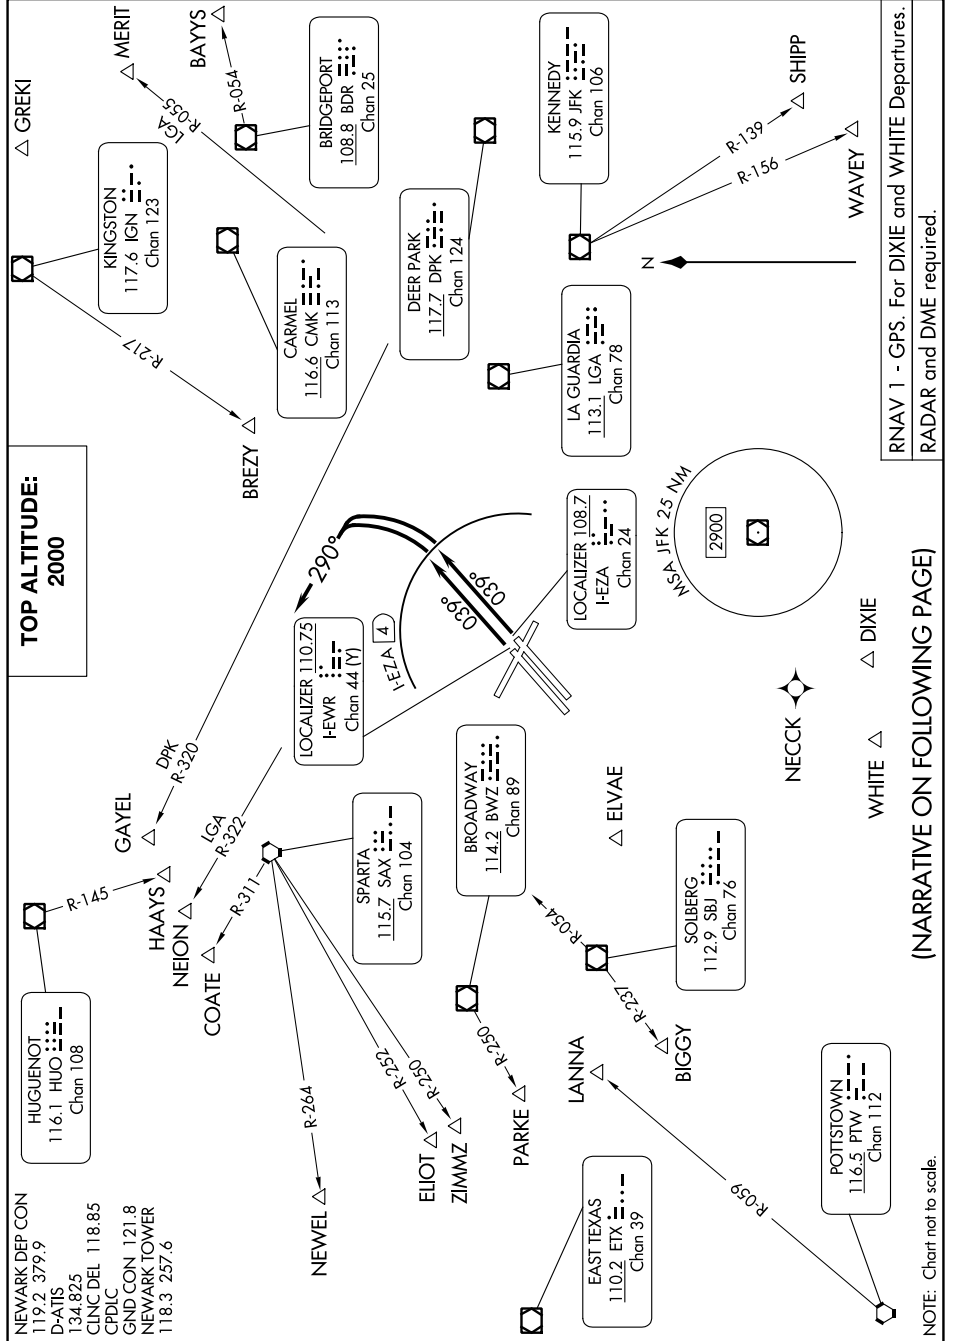

DEVIL ONE DEPARTURE

AL-285 (FAA)

NEWARK LIBERTY INTL (EWR)
NEWARK, NEW JERSEY

NE-2, 03 OCT 2024 to 31 OCT 2024

RNAV 1 - GPS. For DIXIE and WHITE Departures.
RADAR and DME required.

(NARRATIVE ON FOLLOWING PAGE)

NOTE: Chart not to scale.

NE-2, 03 OCT 2024 to 31 OCT 2024