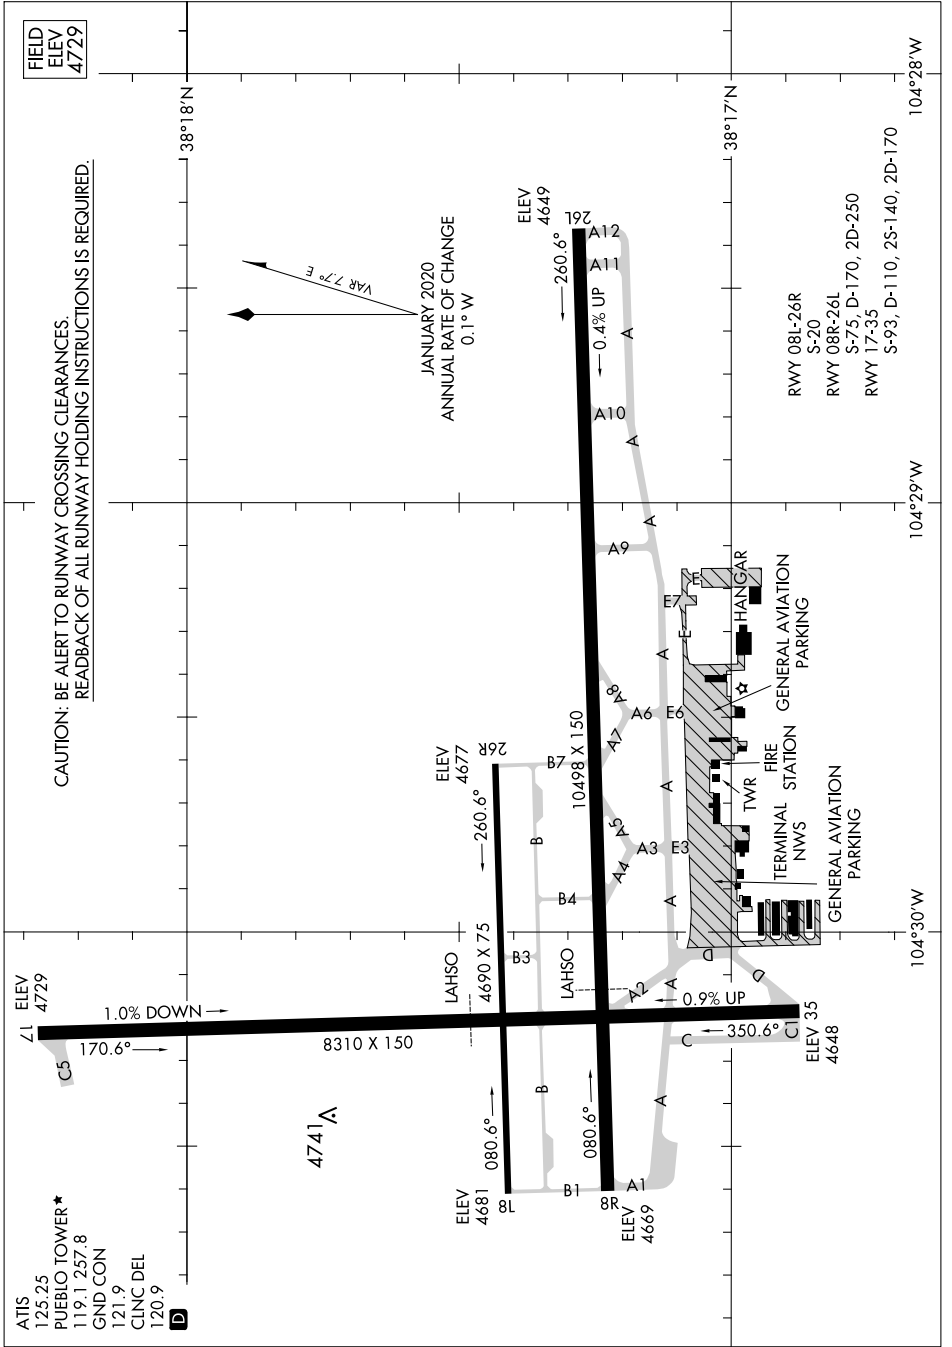

# AIRPORT DIAGRAM

AL-334 (FAA)

PUEBLO MEML (PTJB)  
PUEBLO, COLORADO

SW-1, 03 OCT 2024 to 31 OCT 2024

SW-1, 03 OCT 2024 to 31 OCT 2024

# AIRPORT DIAGRAM

PUEBLO, COLORADO  
PUEBLO MEML (PTJB)