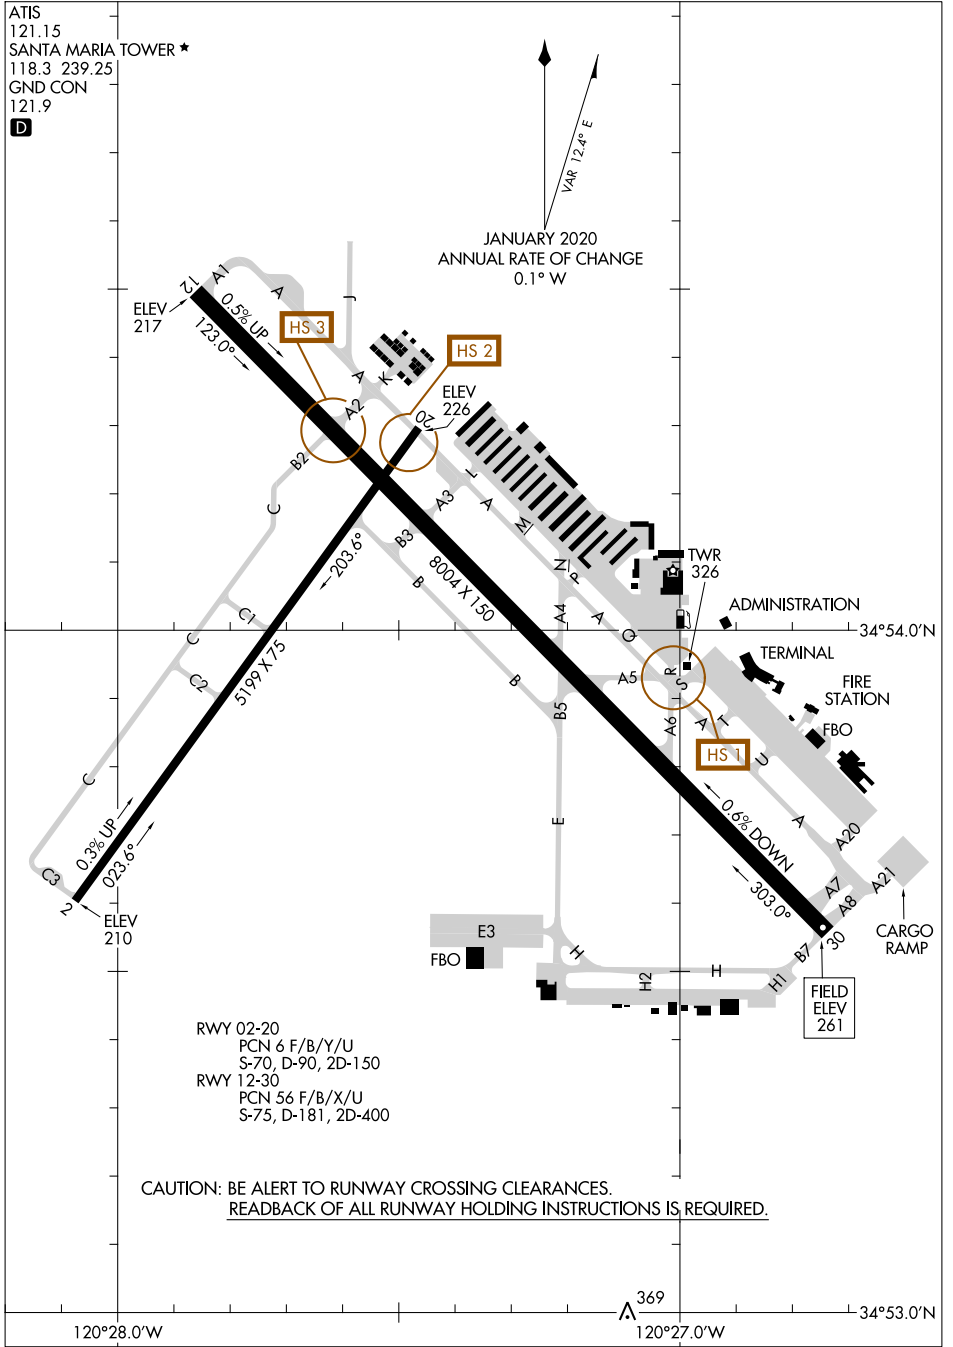

24137

AIRPORT DIAGRAM

SANTA MARIA PUB/CAPT G ALLAN HANCOCK FLD (SMX)
AL-379 (FAA) SANTA MARIA, CALIFORNIA

AIRPORT DIAGRAM
24137

SANTA MARIA, CALIFORNIA
SANTA MARIA PUB/CAPT G ALLAN HANCOCK FLD (SMX)