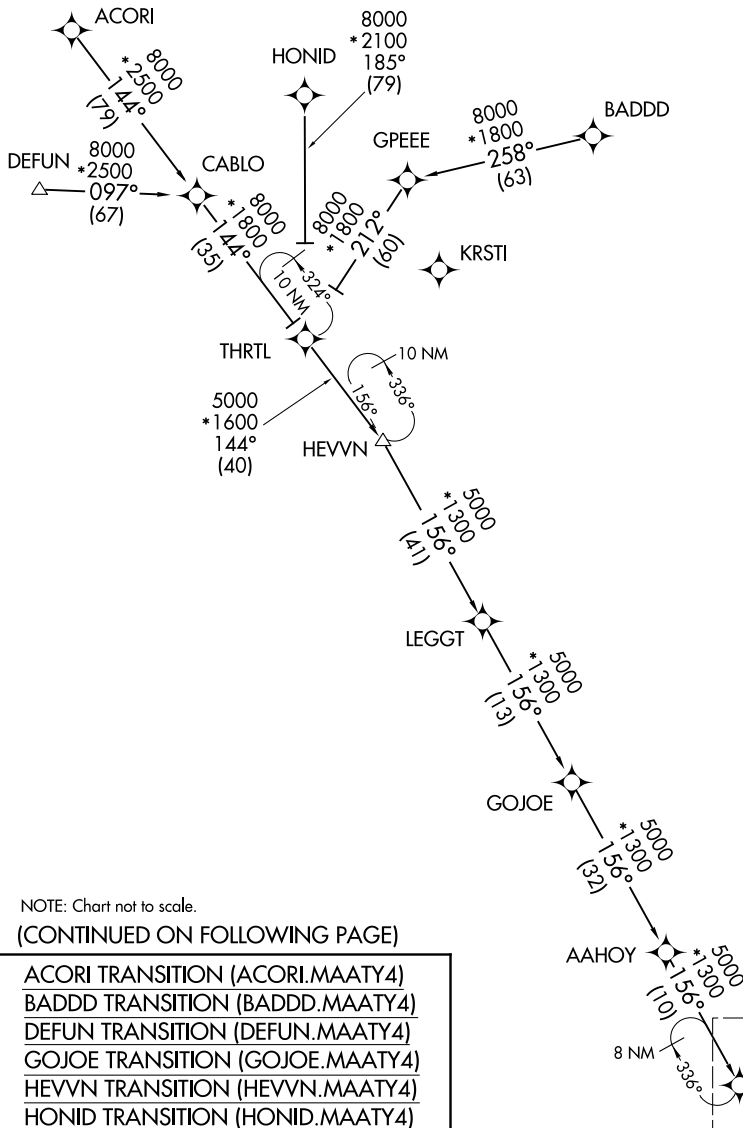

MAATY FOUR ARRIVAL (RNAV) Transition Routes

TAMPA, FLORIDA

TAMPA APP CON
118.8 239.3
KMCF ATIS
133.825 270.1
LAL ATIS
118.025
TPA D-ATIS
126.45
VDF AWOS-3
121.125

RNAV 1 - DME/DME/IRU or GPS.

RADAR required.

NOTE: Jet and turboprop aircraft only.

NOTE: Do not file BADDD, HEVVN or GOJOE Transitions - to be assigned by ATC.

SE-3, 03 OCT 2024 to 31 OCT 2024

SE-3, 03 OCT 2024 to 31 OCT 2024