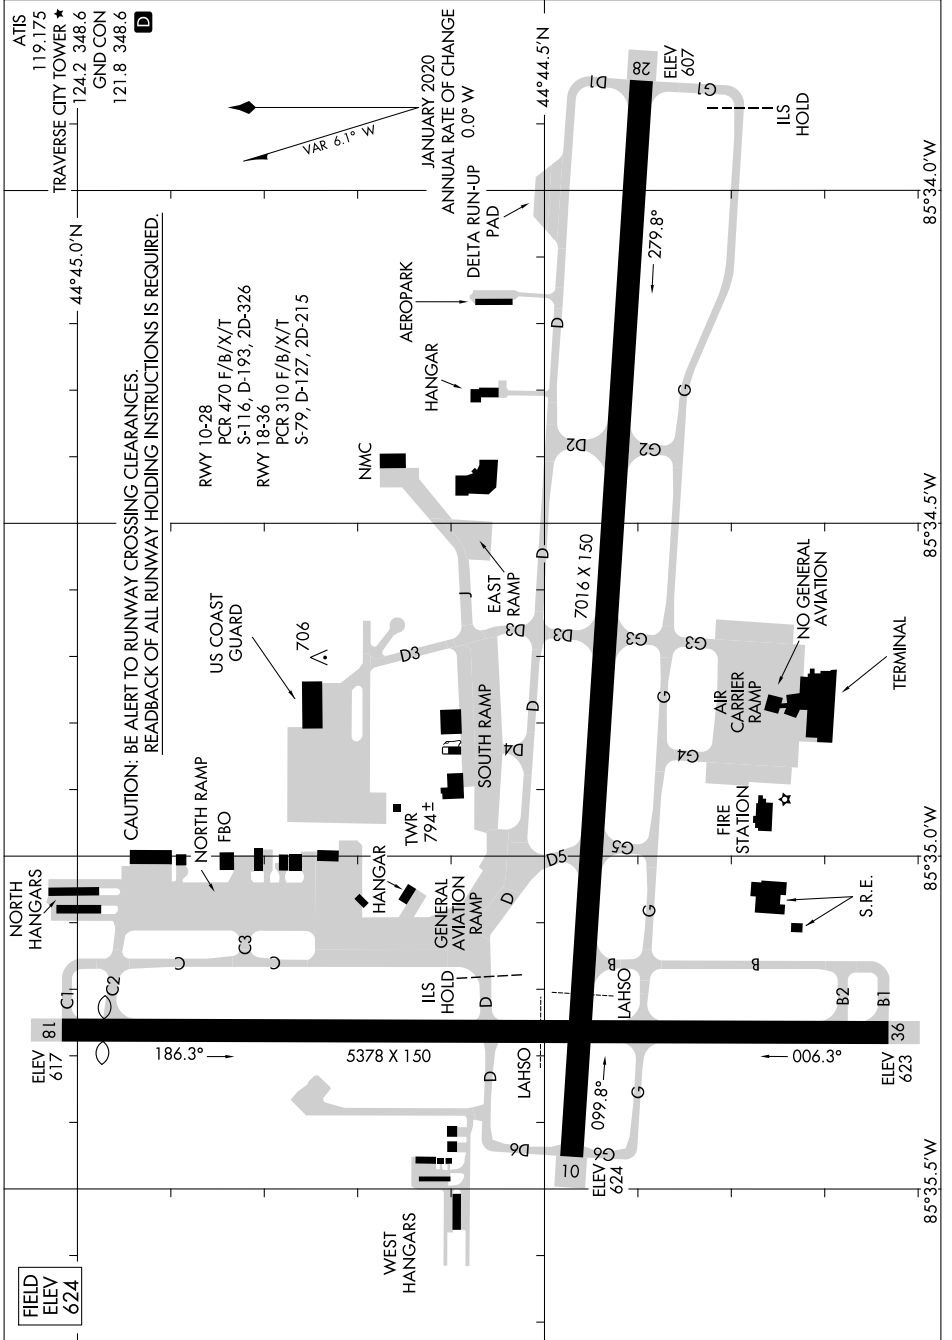

AIRPORT DIAGRAM

AL-425 (FAA)

CHERRY CAPITAL (TVC)
TRAVERSE CITY, MICHIGAN

EC-1, 03 OCT 2024 to 31 OCT 2024

EC-1, 03 OCT 2024 to 31 OCT 2024

AIRPORT DIAGRAM

TRAVERSE CITY, MICHIGAN
CHERRY CAPITAL (TVC)