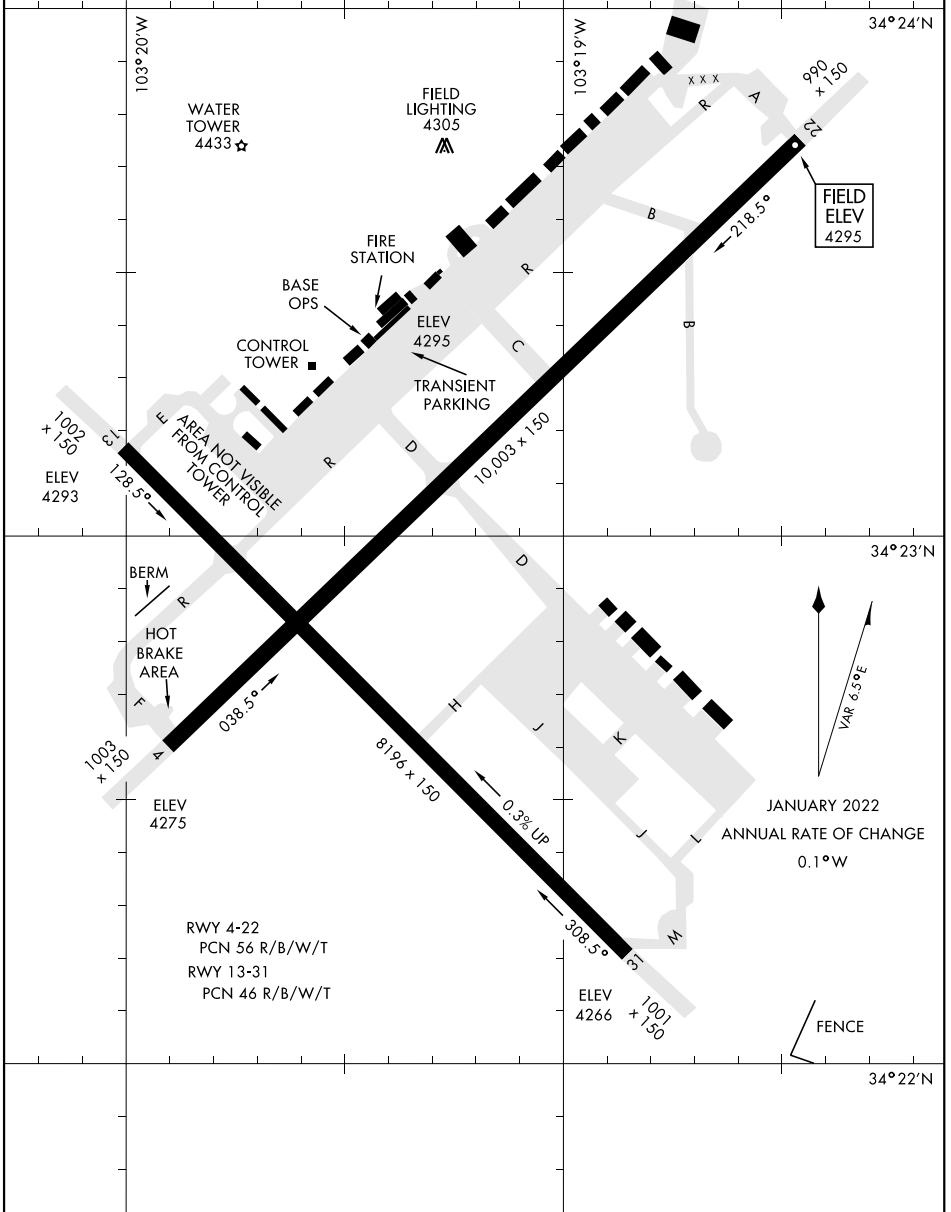

# AIRPORT DIAGRAM

AL-512 [USAF]

CANNON AFB (KCVS)  
CLOVIS, NEW MEXICO

ATIS 119.1 269.9  
TOWER  
120.4 270.25  
GND CON  
121.9 275.8  
CLNC DEL  
120.2 293.225

SW-1, 03 OCT 2024 to 31 OCT 2024

SW-1, 03 OCT 2024 to 31 OCT 2024

# AIRPORT DIAGRAM

CLOVIS, NEW MEXICO  
CANNON AFB (KCVS)