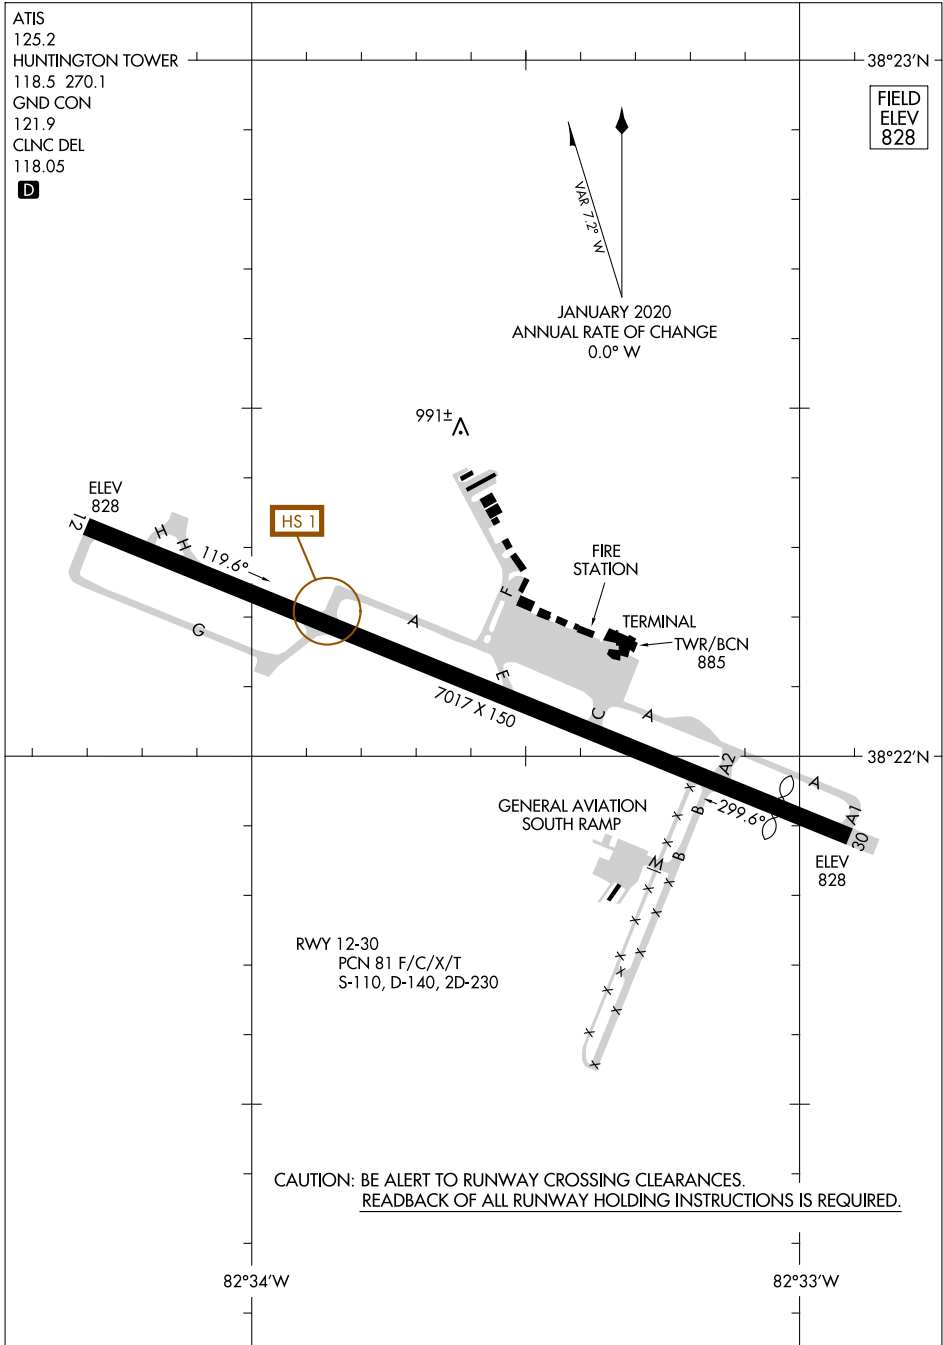

22195

AIRPORT DIAGRAM

TRI-STATE/MILTON J FERGUSON FLD (HT'S)
HUNTINGTON, WEST VIRGINIA

AL-532 (FAA)

ATIS
125.2
HUNTINGTON TOWER
118.5 270.1
GND CON
121.9
CLNC DEL
118.05

D

FIELD
ELEV
828

JANUARY 2020
ANNUAL RATE OF CHANGE
0.0° W

NE-4, 03 OCT 2024 to 31 OCT 2024

NE-4, 03 OCT 2024 to 31 OCT 2024

AIRPORT DIAGRAM

22195

HUNTINGTON, WEST VIRGINIA
TRI-STATE/MILTON J FERGUSON FLD (HT'S)