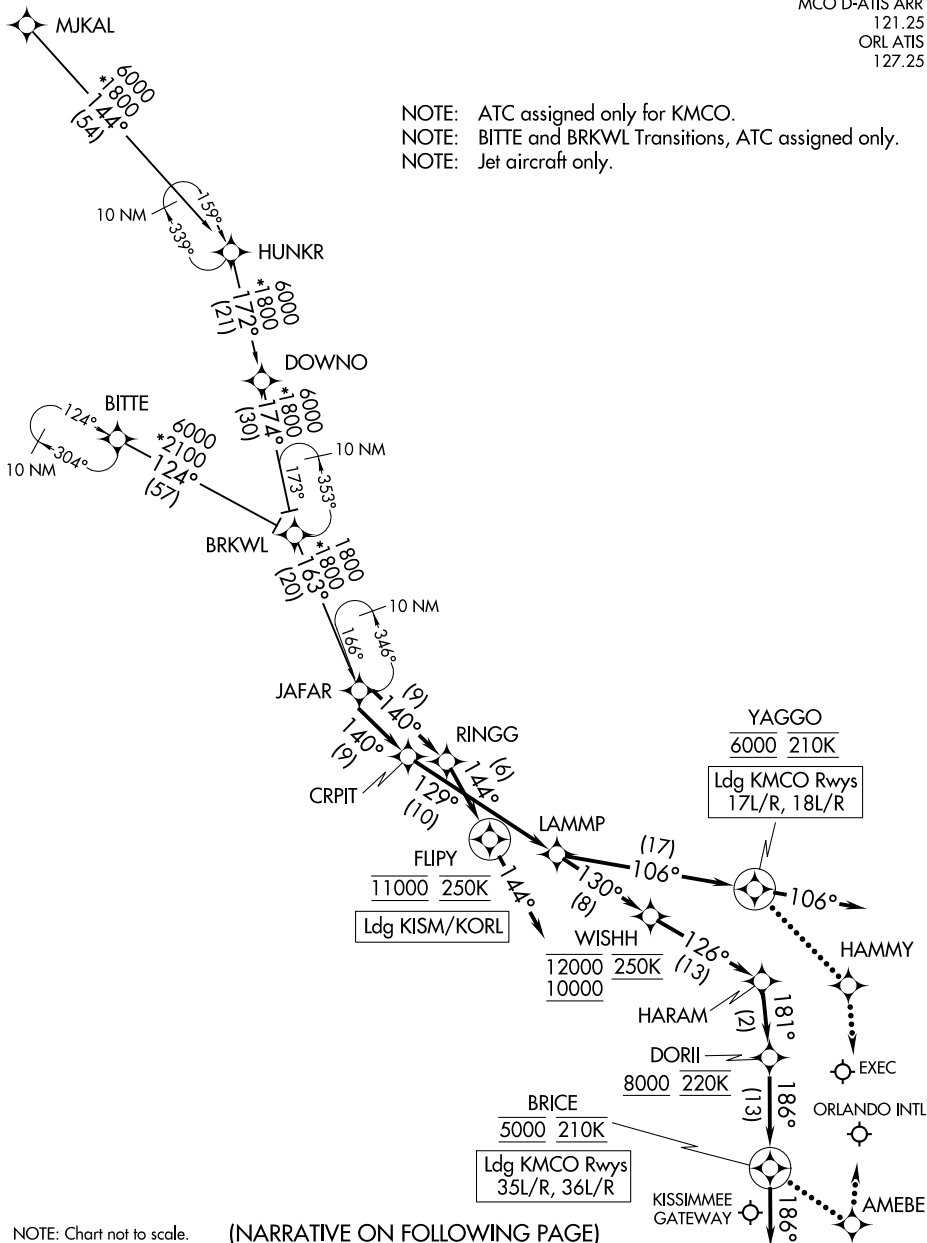

# JAFAR THREE ARRIVAL (RNAV)

ORLANDO, FLORIDA

RNAV 1 - DME/DME/IRU or GPS.
RADAR required.

ORLANDO APP CON  
134.05 339.8  
ISM ATIS  
128.775  
MCO D-ATIS ARR  
121.25  
ORLATIS  
127.25

NOTE: ATC assigned only for KMCO.  
NOTE: BITTE and BRKWL Transitions, ATC assigned only.  
NOTE: Jet aircraft only.

NOTE: Chart not to scale. (NARRATIVE ON FOLLOWING PAGE)

# JAFAR THREE ARRIVAL (RNAV)

ORLANDO, FLORIDA

SE-3, 03 OCT 2024 to 31 OCT 2024

SE-3, 03 OCT 2024 to 31 OCT 2024